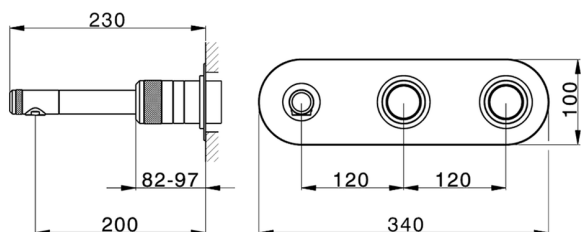

CHARACTERISTICS

Installation **Concealed**
Required concealed parts **ZB019340**

Thermostatic

The Huber thermostatic is your personal water manager, helping you to handle, control and save water and energy.