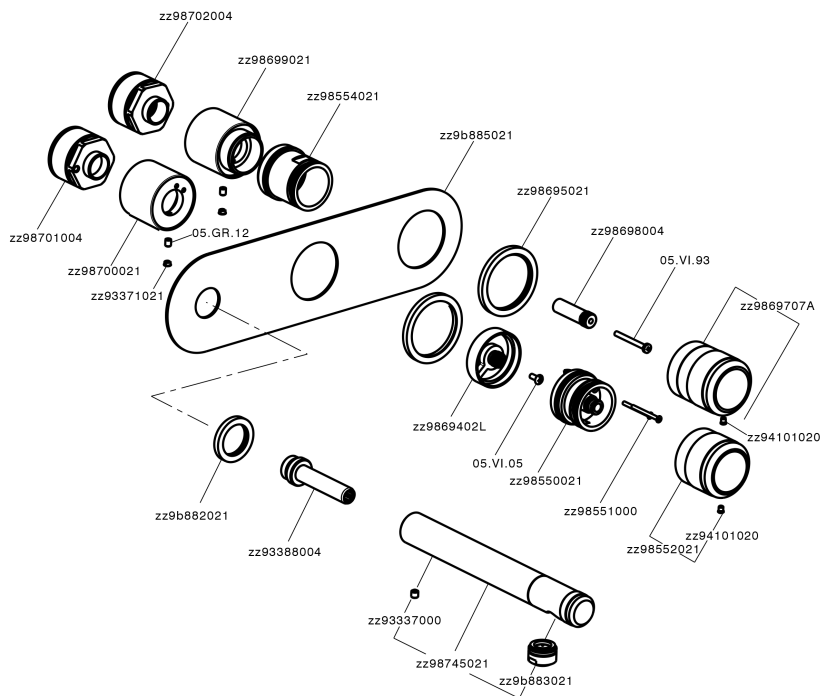

Exposed part for con.thermo. bath mixer, 2-outlet CHRONOS_CR019340

MODEL **CR019340**

Exposed part for con.thermo.bath mixer, 2-outlet,with 2-outlet deviasstop,without concealed part,for item ZB019340

AVAILABLE FINISHINGS

-  **21** 21 Chrome
-  **2F** 2F Brushed Nickel
-  **2Q** 2Q Black Titanium

CHARACTERISTICS

Installation **Concealed**
 Required concealed parts **ZB019340**

Thermostatic

The Huber thermostatic is your personal water manager, helping you to handle, control and save water and energy.

Exposed part for con.thermo. bath mixer, 2-outlet CHRONOS_CR019340

CR019340

<https://en.huberitalia.com/exposed-part-for-con-thermo-bath-mixer-2-outlet-chronos-cr019340>

Concealed thermostatic bath mixer, 2-outlet CONCEALED_ZB019340

MODEL **ZB019340**

Concealed thermostatic shower mixer,
2-outlet, without trim kit

AVAILABLE FINISHINGS

04 04 Without finishing

CHARACTERISTICS

Installation **Concealed**

Cartridge Spare Parts **24.04A.PP**