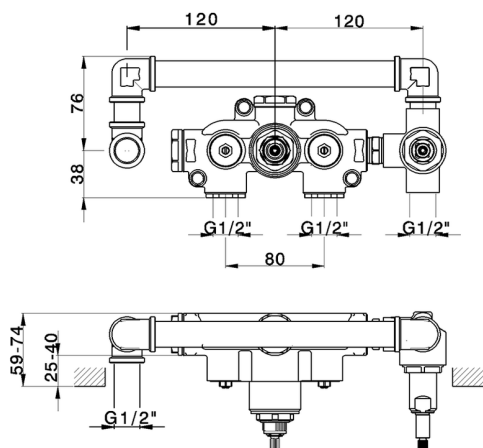

Concealed thermostatic bath mixer, 2-outlet CONCEALED_ZB019340

MODEL **ZB019340**

Concealed thermostatic shower mixer,
2-outlet, without trim kit

AVAILABLE FINISHINGS

04 04 Without finishing

CHARACTERISTICS

Installation **Concealed**

Cartridge Spare Parts **24.04A.PP**

8x20 Plus P Thermostatic Valve

Concealed **1**

Thermostatic

The Huber thermostatic is your personal water manager, helping you to handle, control and save water and energy.

2024-11-15