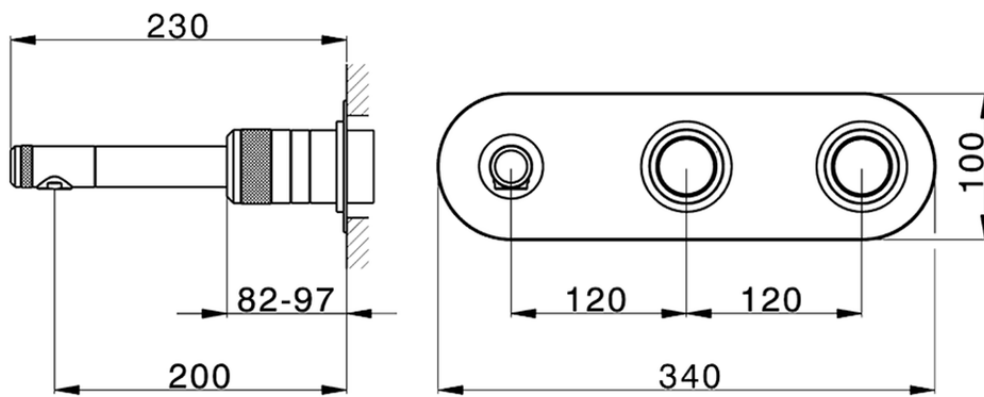

## Exposed part for con.thermo. bath mixer, 2-outlet CHRONOS\_CR019340

CR019340

<https://en.huberitalia.com/exposed-part-for-con-thermo-bath-mixer-2-outlet-chronos-cr019340>

ZB019340

<https://en.huberitalia.com/concealed-thermostatic-bath-mixer-2-outlet-concealed-zb019340>