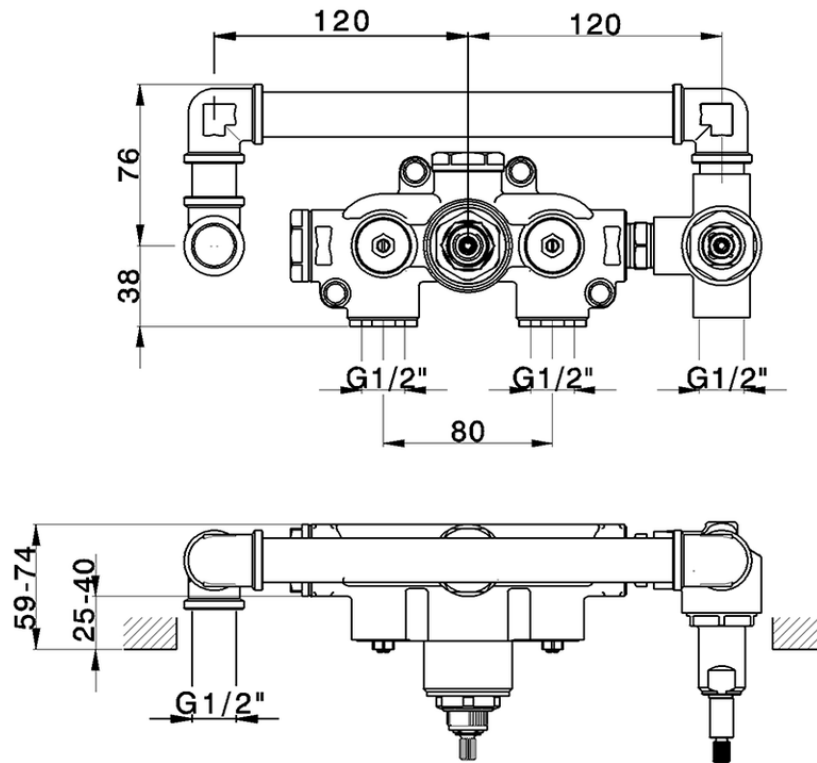

## Exposed part for con.thermo. bath mixer, 2-outlet CHRONOS\_CR019340

CR019340

<https://en.huberitalia.com/exposed-part-for-con-thermo-bath-mixer-2-outlet-chronos-cr019340>

ZB019340

<https://en.huberitalia.com/concealed-thermostatic-bath-mixer-2-outlet-concealed-zb019340>