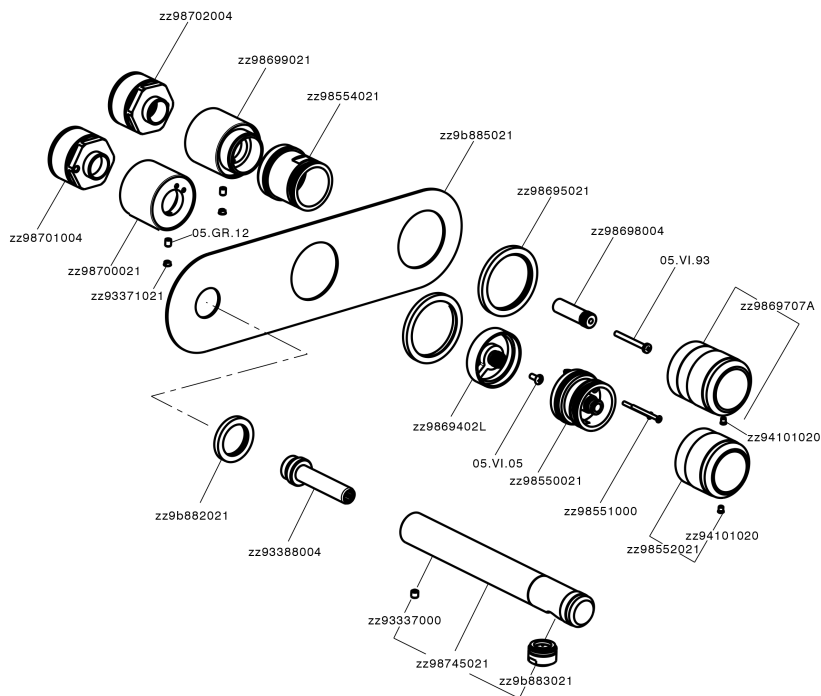

Exposed part for con.thermo. bath mixer, 2-outlet CHRONOS_CR019340

CR019340

<https://en.huberitalia.com/exposed-part-for-con-thermo-bath-mixer-2-outlet-chronos-cr019340>

Concealed thermostatic bath mixer, 2-outlet CONCEALED_ZB019340

ZB019340

<https://en.huberitalia.com/concealed-thermostatic-bath-mixer-2-outlet-concealed-zb019340>

2024-11-15