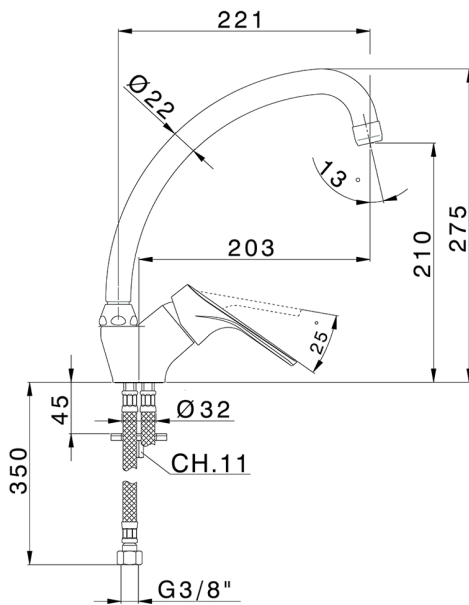

## Single lever sink mixer KITCHEN\_KE000524

MODEL **KE000524**

Single lever sink mixer, swivel spout, G.3/8" stainless steel flexible hoses

AVAILABLE FINISHINGS

CHARACTERISTICS

Cartridge Spare Parts **ZZ94035000**

**35 mm Cartridge**

2026-05-16