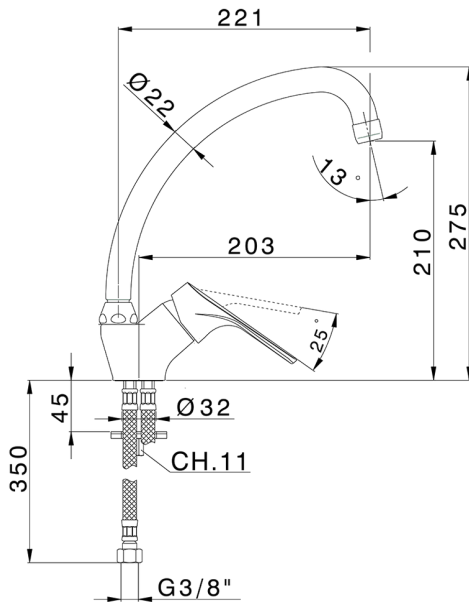

Single lever sink mixer KITCHEN_KE000524

MODEL **KE000524**

Single lever sink mixer, swivel spout, G.3/8" stainless steel flexible hoses

AVAILABLE FINISHINGS

CHARACTERISTICS

Cartridge Spare Parts **ZZ94035000**

35 mm Cartridge

2026-06-13