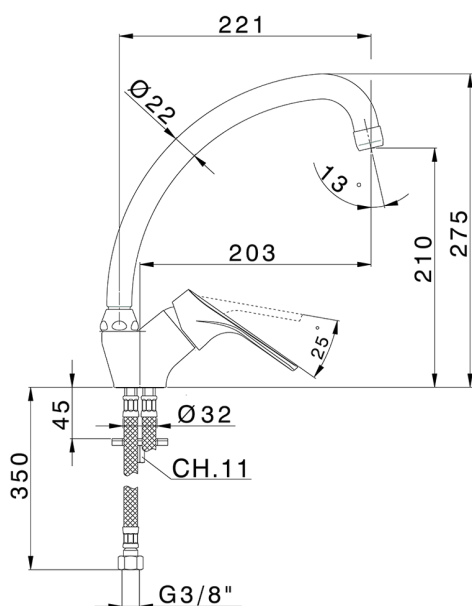

## Single lever sink mixer KITCHEN\_KE000524

MODEL **KE000524**

Single lever sink mixer, swivel spout, G.3/8" stainless steel flexible hoses

AVAILABLE FINISHINGS

CHARACTERISTICS

Cartridge Spare Parts **ZZ94035000**

**35 mm Cartridge**

2026-04-08