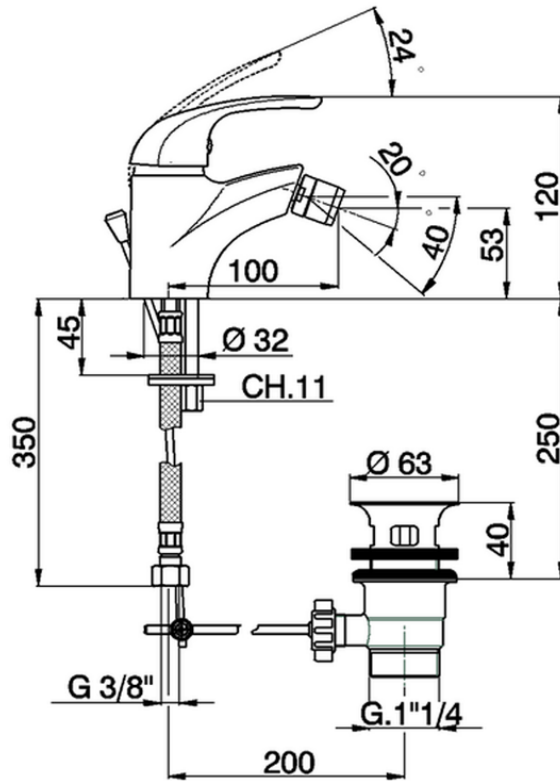

Single lever bidet mixer NORMA_NM000551

NM000551

<https://en.huberitalia.com/single-lever-bidet-mixer-norma-nm000551>

2024-12-18