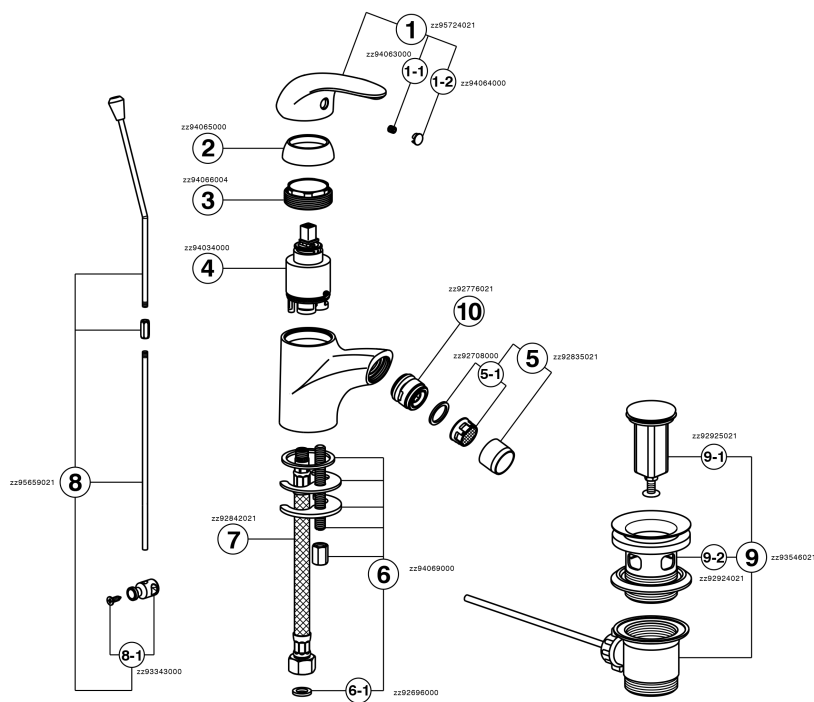

Single lever bidet mixer NORMA_NM000551

MODEL **NM000551**

Single lever bidet mixer, with 1"1/4 automatic pop up waste, G.3/8" stainless steel flexible hoses

AVAILABLE FINISHINGS

21 21 Chrome

CHARACTERISTICS

Cartridge Spare Parts **ZZ94034000**

35 mm Cartridge

Single lever bidet mixer NORMA_NM000551

NM000551

<https://en.huberitalia.com/single-lever-bidet-mixer-norma-nm000551>

2024-12-18