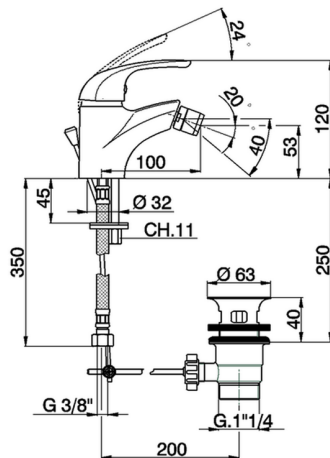

Single lever bidet mixer NORMA_NM000551

MODEL **NM000551**

Single lever bidet mixer, with 1"1/4 automatic pop up waste, G.3/8" stainless steel flexible hoses

AVAILABLE FINISHINGS

21 21 Chrome

CHARACTERISTICS

Cartridge Spare Parts **ZZ94034000**

35 mm Cartridge

Single lever bidet mixer NORMA_NM000551

NM000551

<https://en.huberitalia.com/single-lever-bidet-mixer-norma-nm000551>

2024-12-18