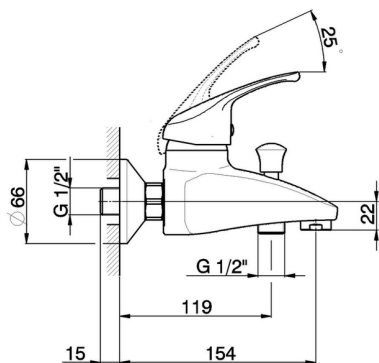

## Single lever bath mixer BACCARAT\_BC000130

MODEL **BC000130**

Single lever bath mixer, without shower set, 1/2" M flexible connection

AVAILABLE FINISHINGS

**21** 21 Chrome

CHARACTERISTICS

Cartridge Spare Parts **ZZ95273000**

**40 mm Cartridge**

2026-06-06