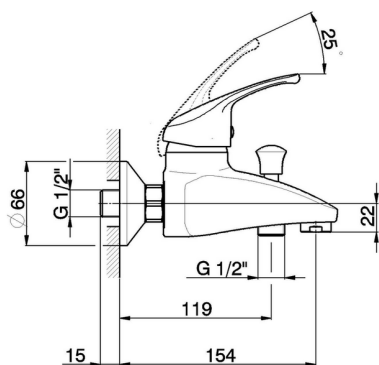

Single lever bath mixer BACCARAT_BC000130

MODEL **BC000130**

Single lever bath mixer, without shower set, 1/2" M flexible connection

AVAILABLE FINISHINGS

CHARACTERISTICS

Cartridge Spare Parts **ZZ95273000**

40 mm Cartridge

2026-06-13