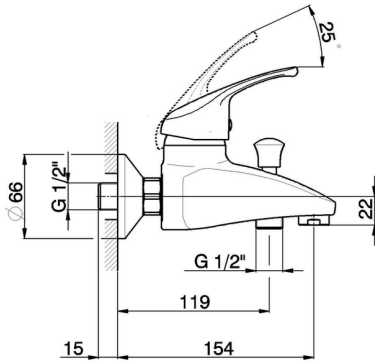

## Single lever bath mixer BACCARAT\_BC000130

MODEL **BC000130**

Single lever bath mixer, without shower set, 1/2" M flexible connection

AVAILABLE FINISHINGS

CHARACTERISTICS

Cartridge Spare Parts **ZZ95273000**

**40 mm Cartridge**

2026-04-07