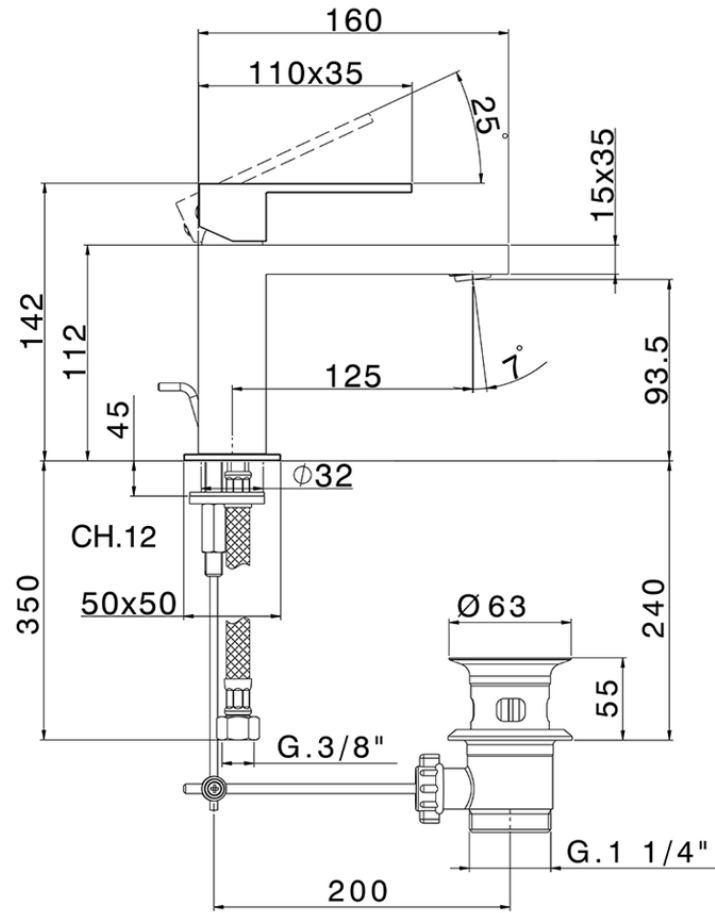

## Single lever washbasin mixer NUOVA EGO\_NE000514

NE000514

<https://en.huberitalia.com/single-lever-washbasin-mixer-nuova-ego-ne000514>

2026-04-05