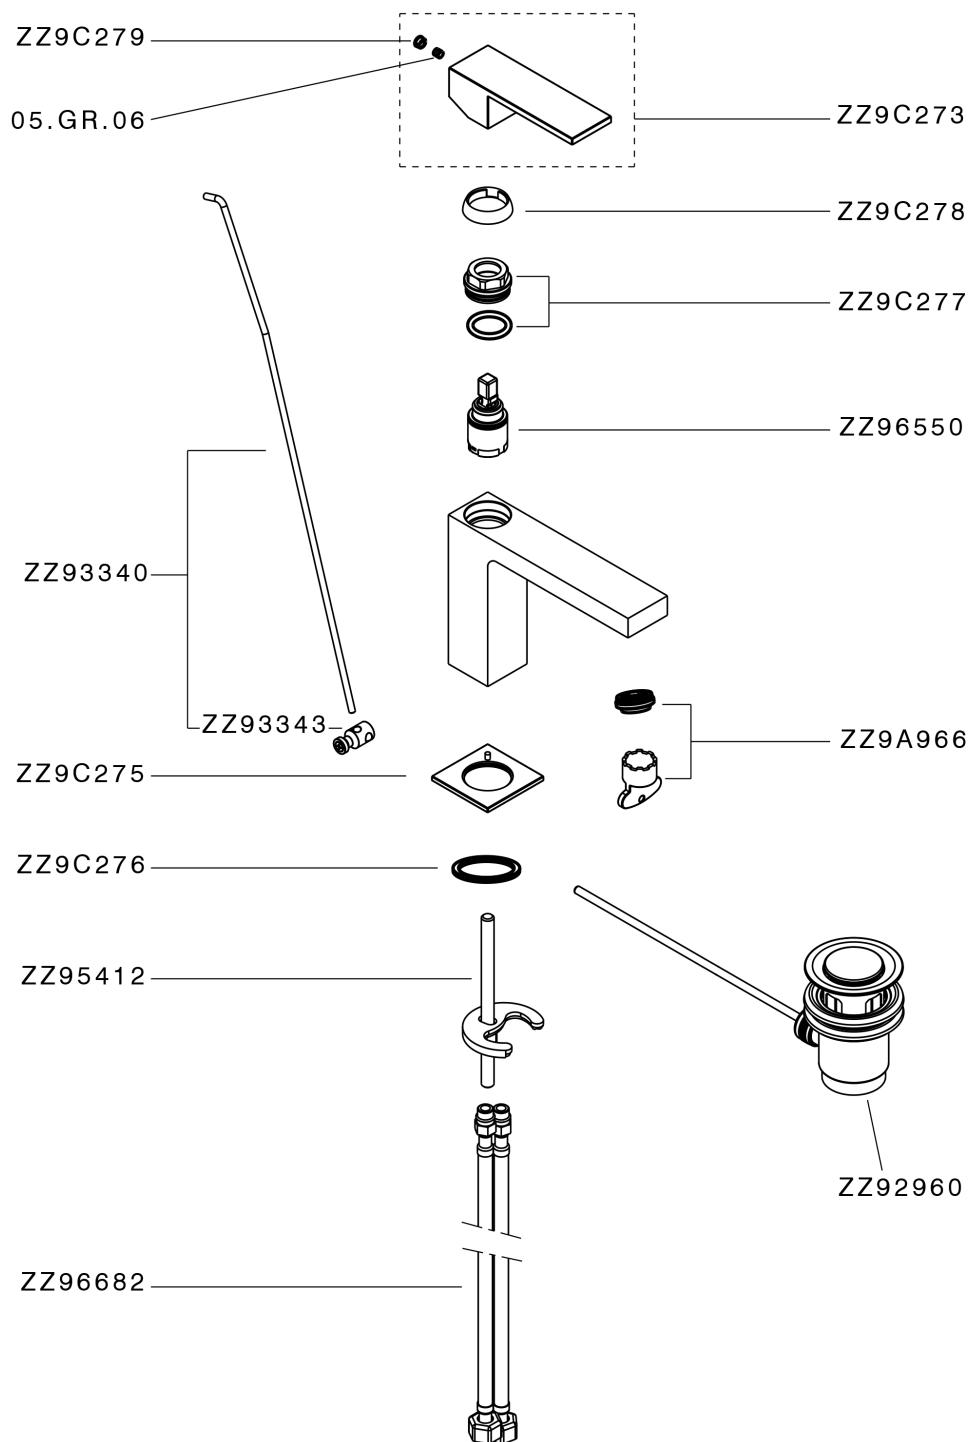

Single lever washbasin mixer NUOVA EGO_NE000514

NE000514

<https://en.huberitalia.com/single-lever-washbasin-mixer-nuova-ego-ne000514>

2026-06-26