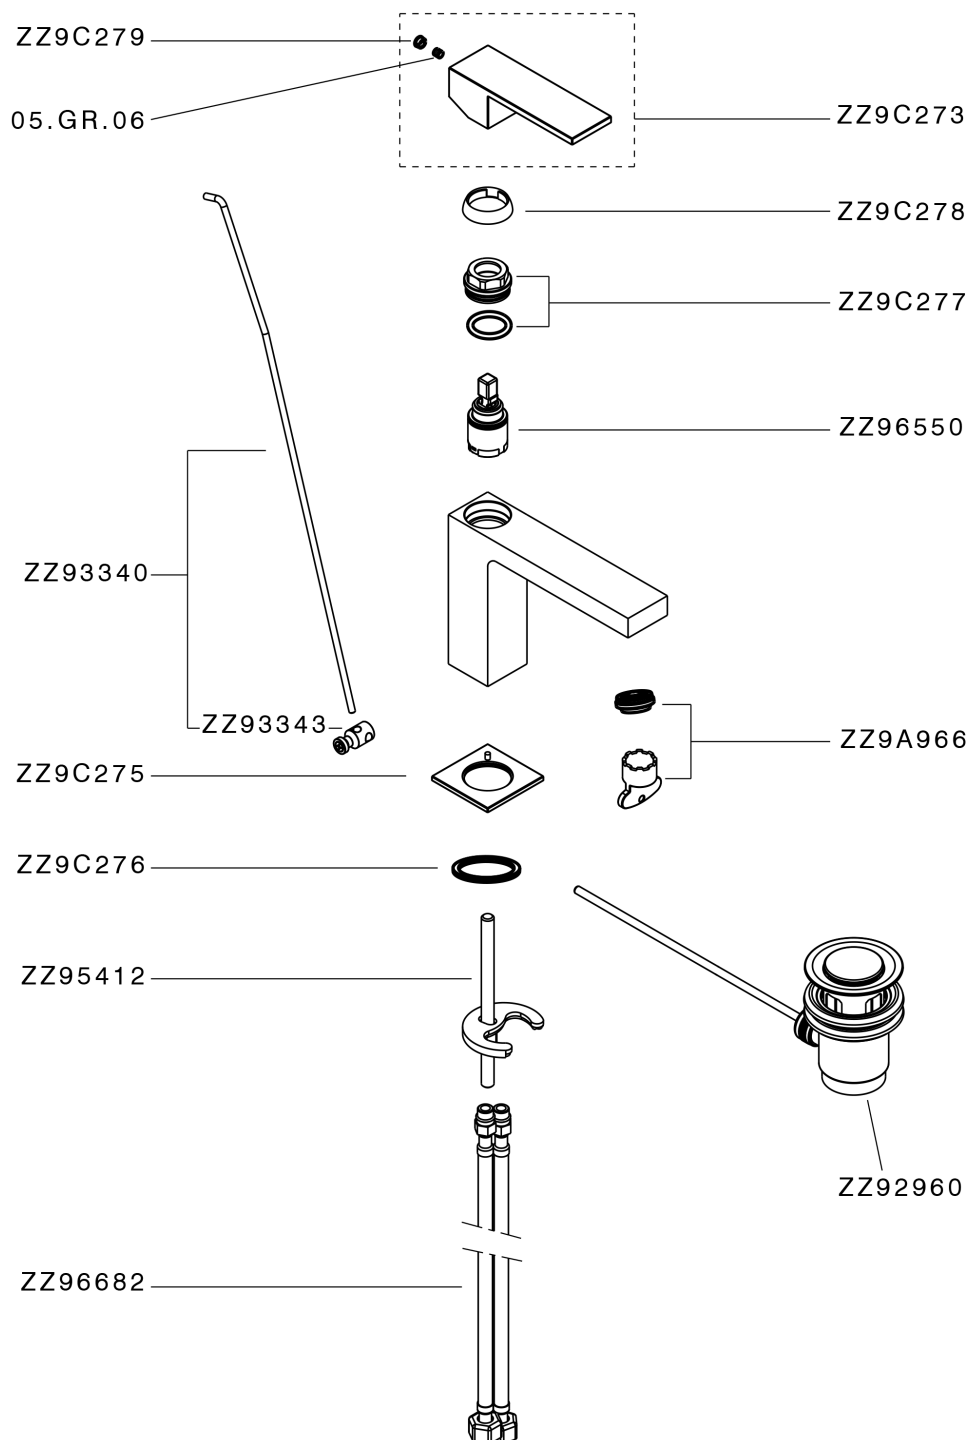

Single lever washbasin mixer NUOVA EGO_NE000514

NE000514

<https://en.huberitalia.com/single-lever-washbasin-mixer-nuova-ego-ne000514>

2026-06-06