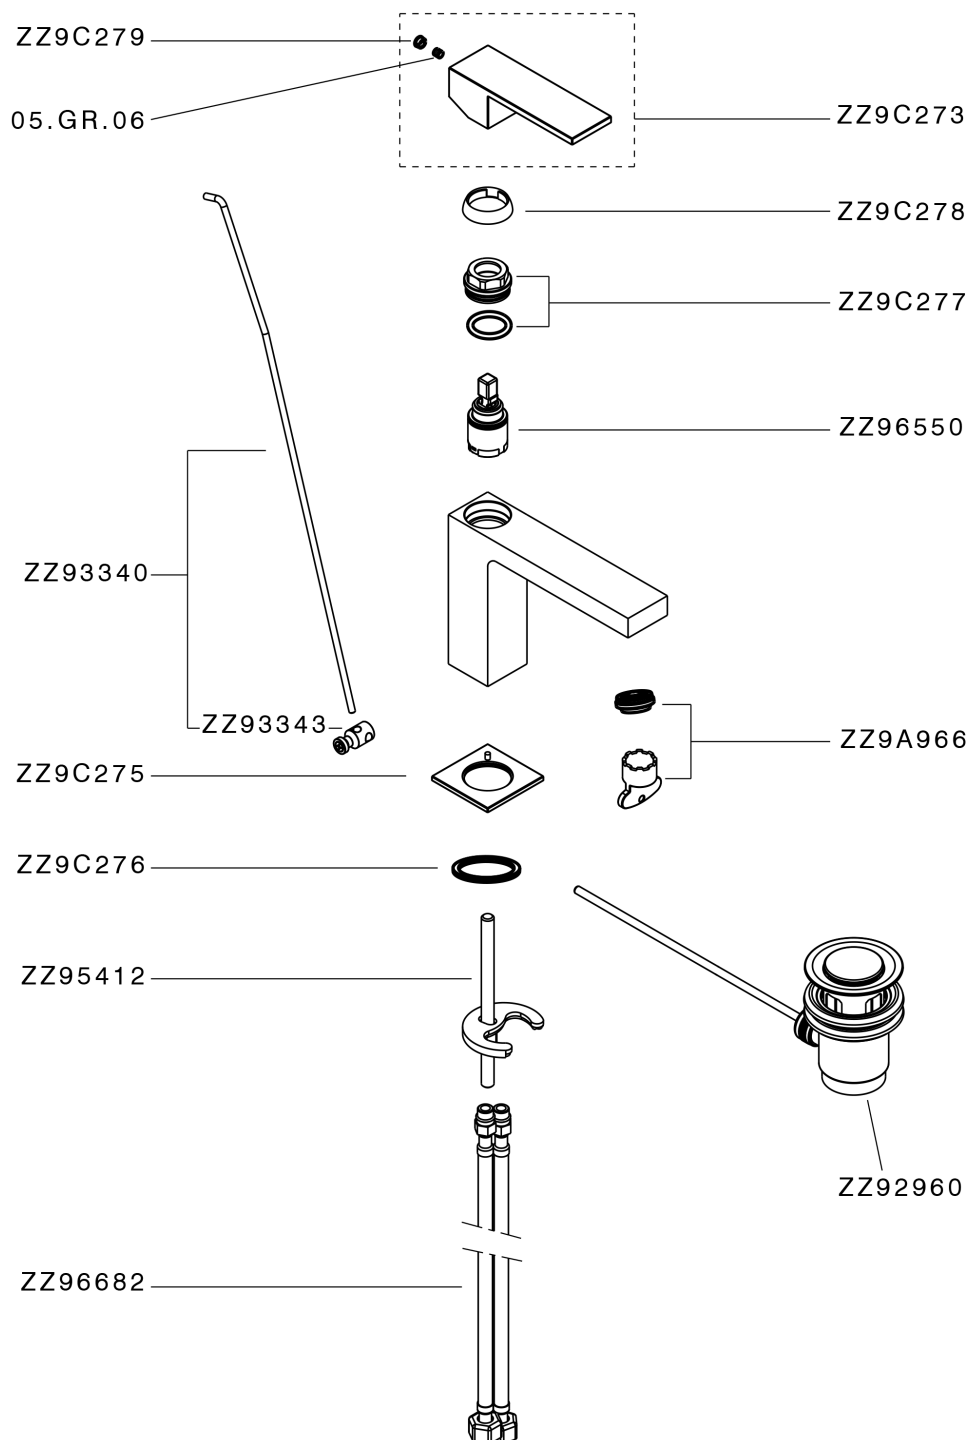

## Single lever washbasin mixer NUOVA EGO\_NE000514

NE000514

<https://en.huberitalia.com/single-lever-washbasin-mixer-nuova-ego-ne000514>

2026-04-06