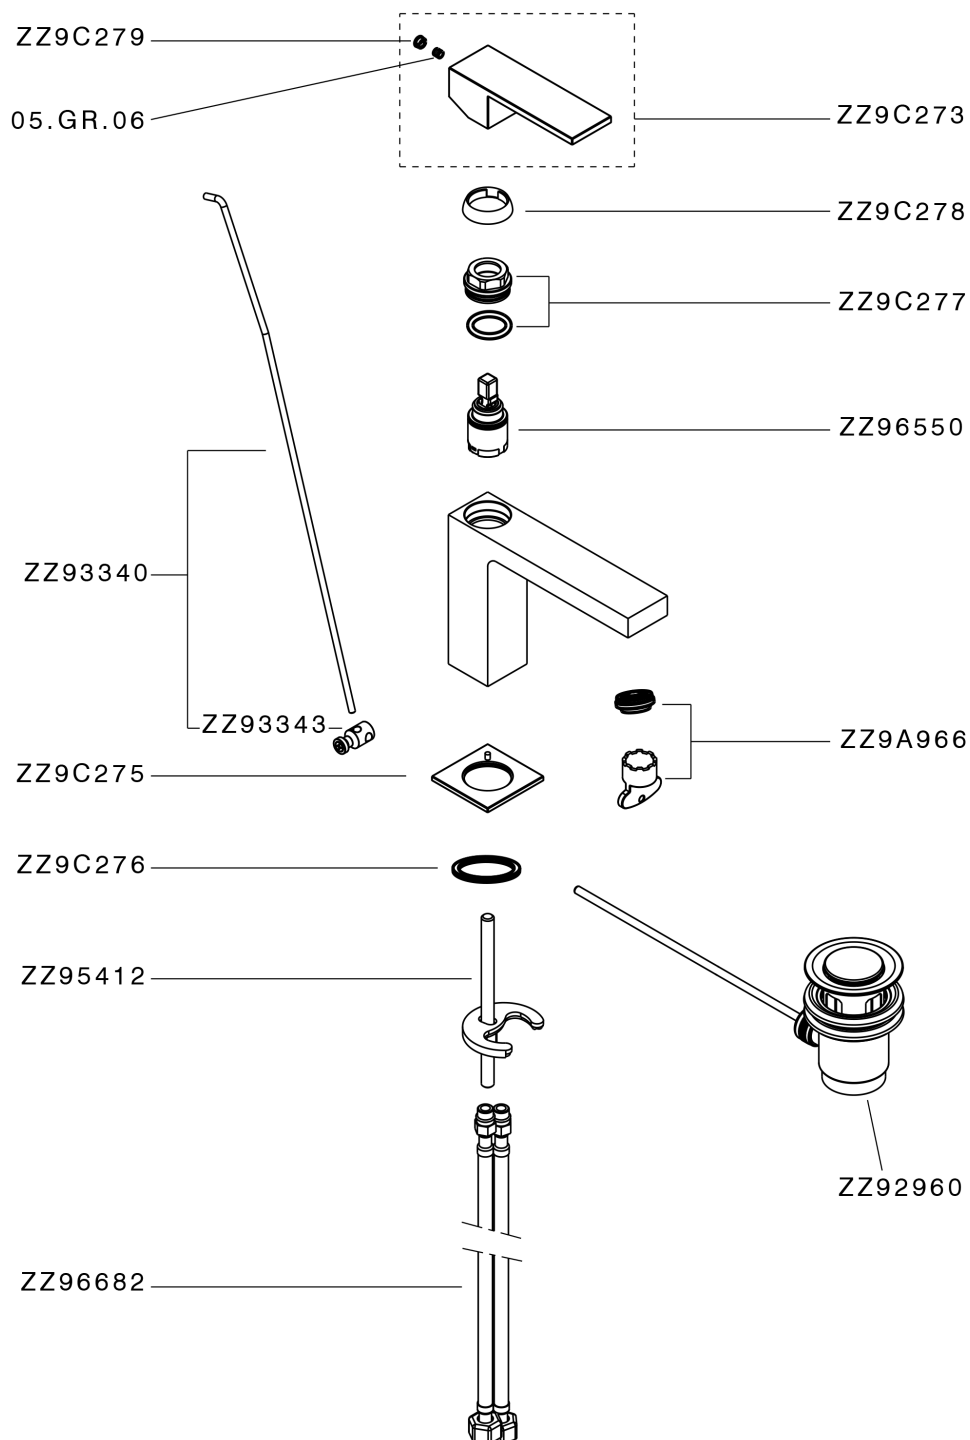

Single lever washbasin mixer NUOVA EGO_NE000514

NE000514

<https://en.huberitalia.com/single-lever-washbasin-mixer-nuova-ego-ne000514>

2026-04-08