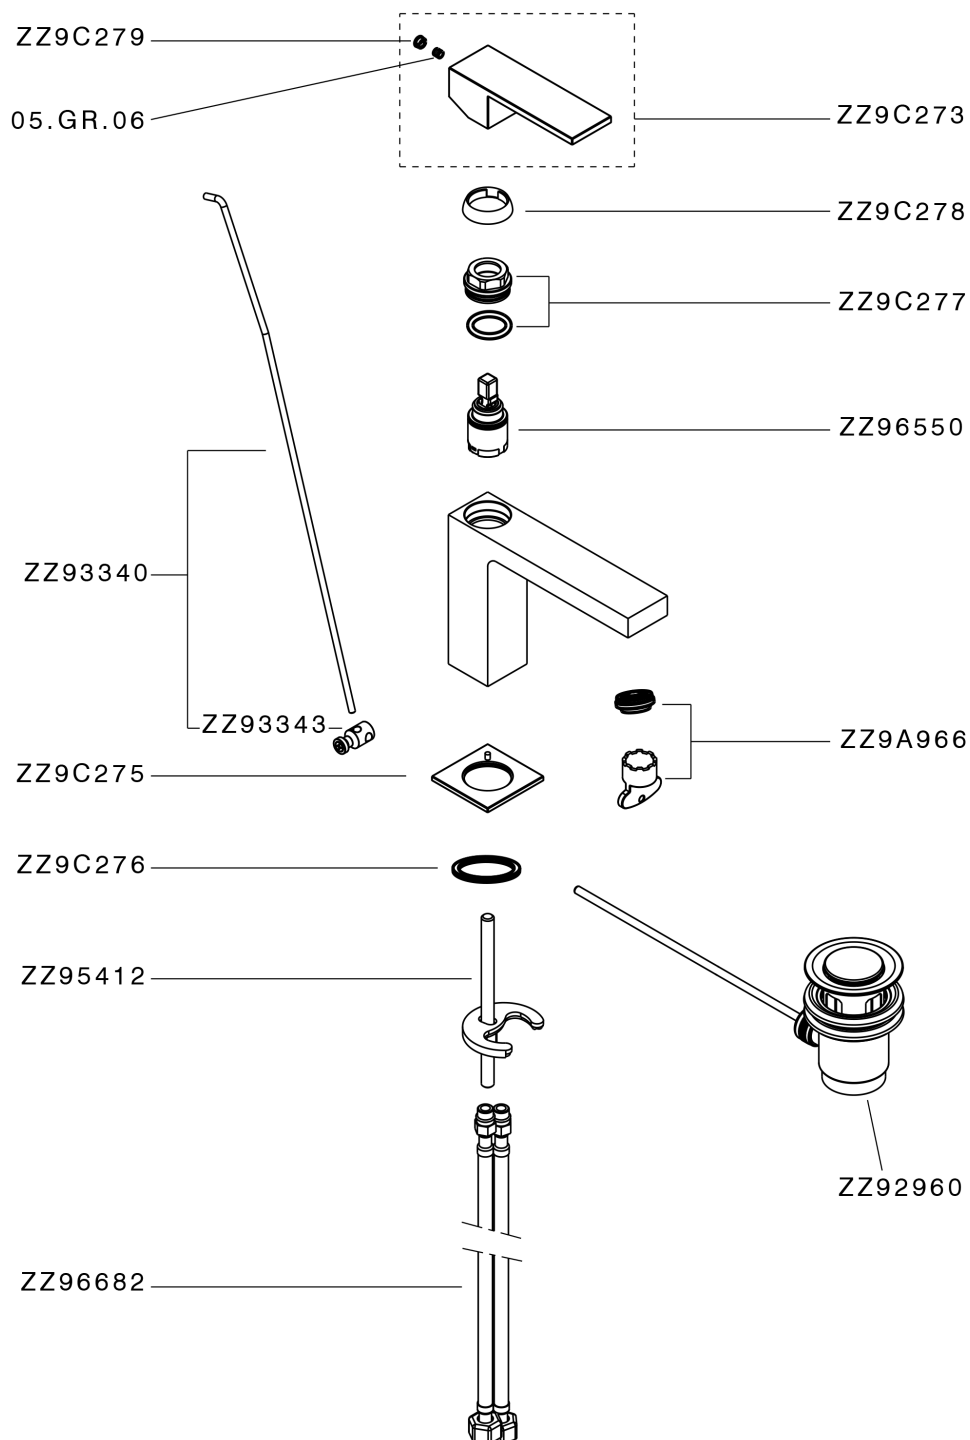

Single lever washbasin mixer NUOVA EGO_NE000514

NE000514

<https://en.huberitalia.com/single-lever-washbasin-mixer-nuova-ego-ne000514>

2026-06-13