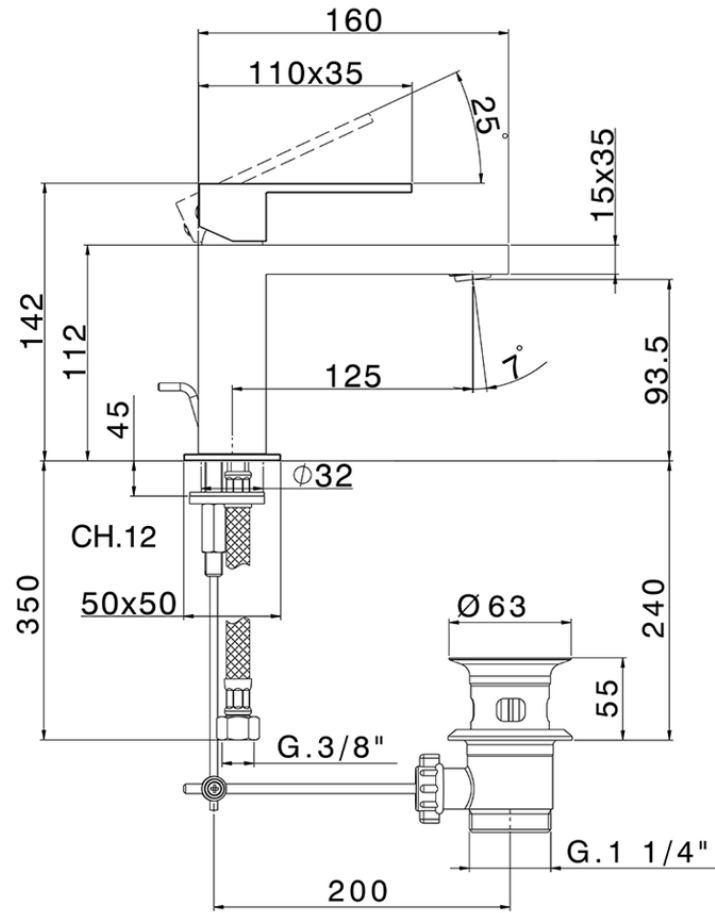

Single lever washbasin mixer NUOVA EGO_NE000514

NE000514

<https://en.huberitalia.com/single-lever-washbasin-mixer-nuova-ego-ne000514>

2026-06-27