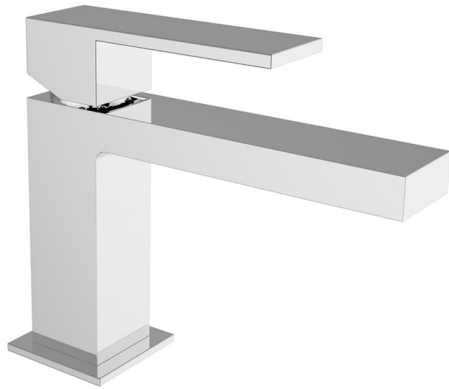

Single lever washbasin mixer NUOVA EGO_NE000514

MODEL **NE000514**

Single lever washbasin mixer, with 1"1/4 automatic pop-up waste, G.3/8" stainless steel flexible hoses

AVAILABLE FINISHINGS

-  **21** 21 Chrome
-  **2F** 2F Brushed Nickel
-  **40** 40 Matt Black
-  **4Q** 4Q Matt White

CHARACTERISTICS

Cartridge Spare Parts **ZZ96550000**

25 mm Cartridge

Single lever washbasin mixer NUOVA EGO_NE000514

NE000514

<https://en.huberitalia.com/single-lever-washbasin-mixer-nuova-ego-ne000514>

2026-06-06