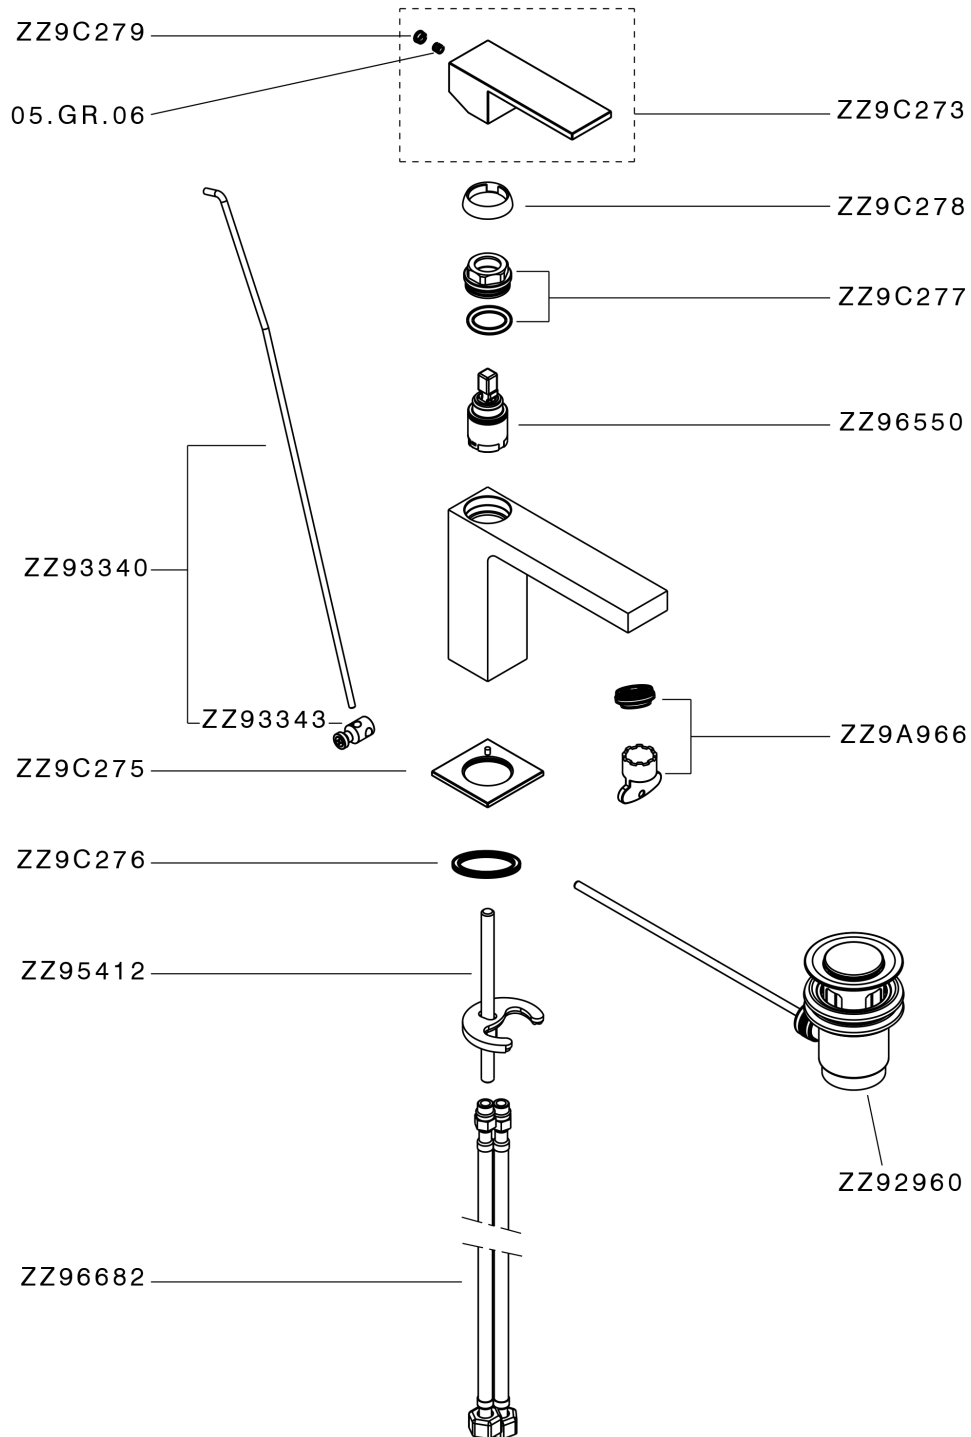

Single lever washbasin mixer NUOVA EGO_NE000514

MODEL **NE000514**

Single lever washbasin mixer, with 1"1/4 automatic pop-up waste, G.3/8" stainless steel flexible hoses

AVAILABLE FINISHINGS

-  **21** 21 Chrome
-  **2F** 2F Brushed Nickel
-  **40** 40 Matt Black
-  **4Q** 4Q Matt White

CHARACTERISTICS

Cartridge Spare Parts **ZZ96550000**

25 mm Cartridge

Single lever washbasin mixer NUOVA EGO_NE000514

NE000514

<https://en.huberitalia.com/single-lever-washbasin-mixer-nuova-ego-ne000514>

2026-06-06