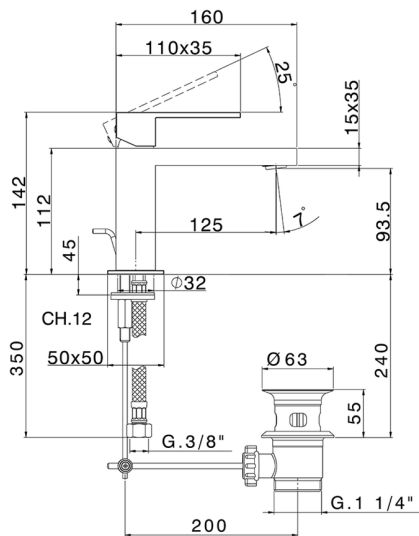

Single lever washbasin mixer NUOVA EGO_NE000514

MODEL **NE000514**

Single lever washbasin mixer, with 1"1/4 automatic pop-up waste, G.3/8" stainless steel flexible hoses

AVAILABLE FINISHINGS

-  **21** 21 Chrome
-  **2F** 2F Brushed Nickel
-  **40** 40 Matt Black
-  **4Q** 4Q Matt White

CHARACTERISTICS

Cartridge Spare Parts **ZZ96550000**

25 mm Cartridge

Single lever washbasin mixer NUOVA EGO_NE000514

NE000514

<https://en.huberitalia.com/single-lever-washbasin-mixer-nuova-ego-ne000514>

2026-06-06