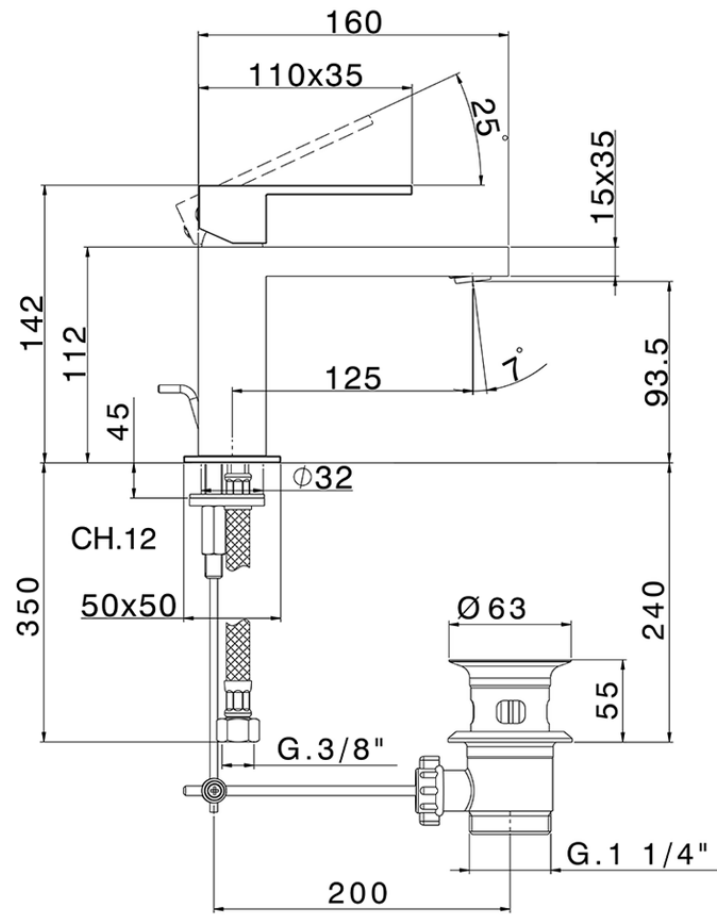

Single lever washbasin mixer NUOVA EGO\_NE000514

NE000514

<https://en.huberitalia.com/single-lever-washbasin-mixer-nuova-ego-ne000514>

2026-05-02