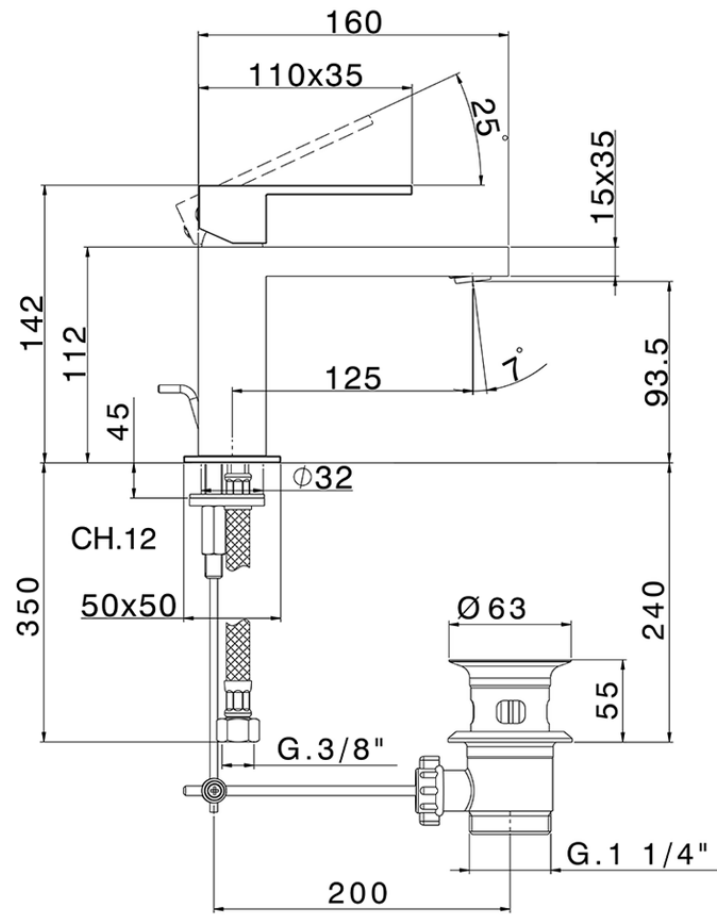

Single lever washbasin mixer NUOVA EGO_NE000514

NE000514

<https://en.huberitalia.com/single-lever-washbasin-mixer-nuova-ego-ne000514>

2026-04-06