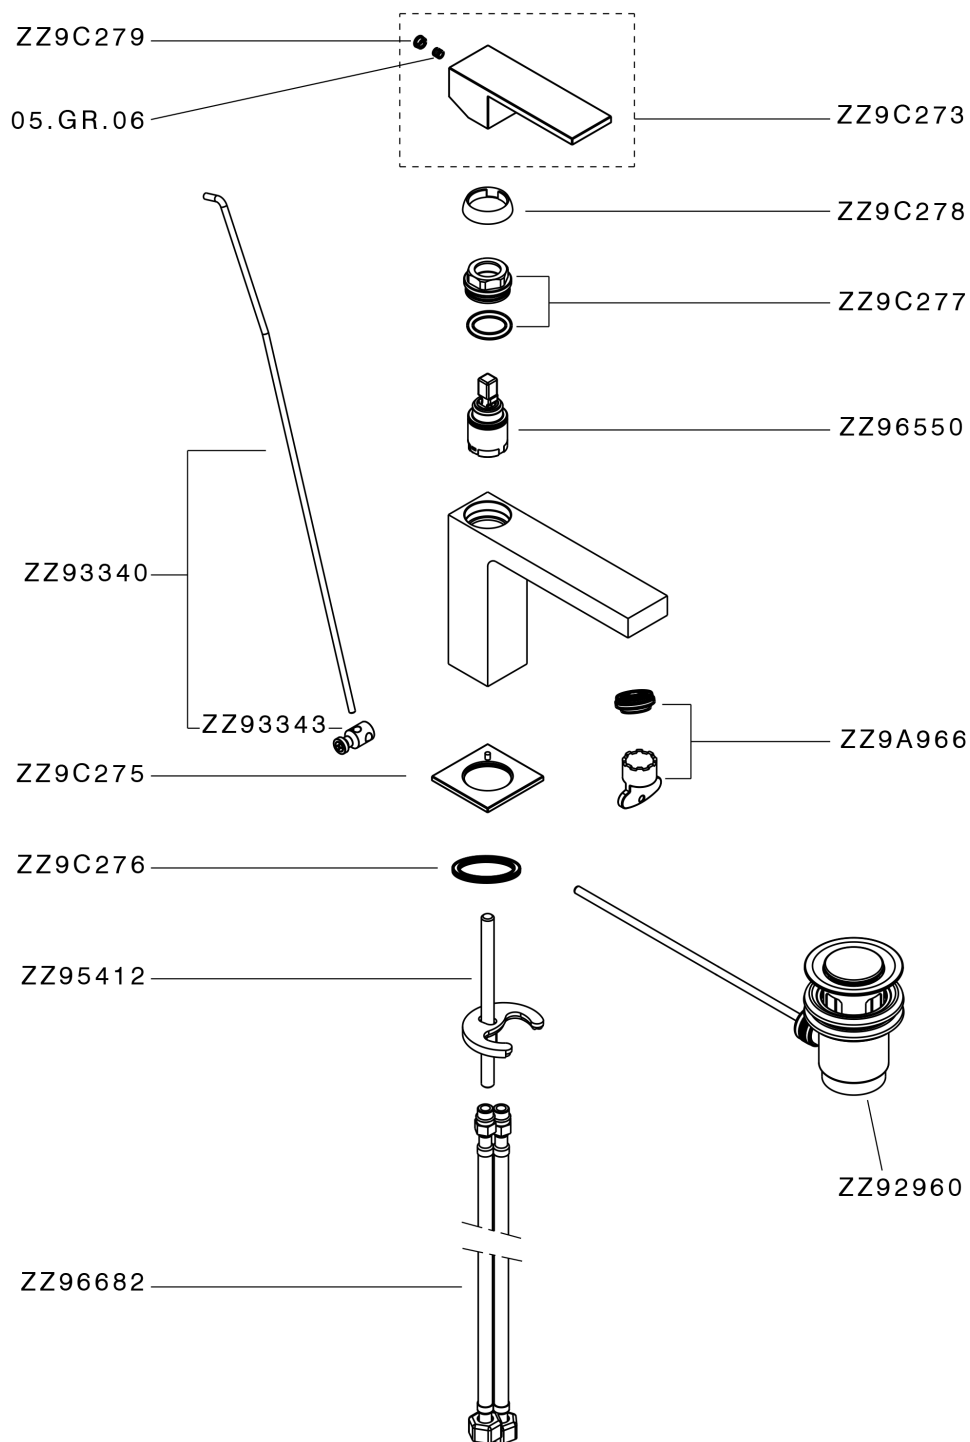

Single lever washbasin mixer NUOVA EGO_NE000514

MODEL **NE000514**

Single lever washbasin mixer, with 1"1/4 automatic pop-up waste, G.3/8" stainless steel flexible hoses

AVAILABLE FINISHINGS

-  **21** 21 Chrome
-  **2F** 2F Brushed Nickel
-  **40** 40 Matt Black
-  **4Q** 4Q Matt White

CHARACTERISTICS

Cartridge Spare Parts **ZZ96550000**

25 mm Cartridge

Single lever washbasin mixer NUOVA EGO_NE000514

NE000514

<https://en.huberitalia.com/single-lever-washbasin-mixer-nuova-ego-ne000514>

2026-06-27