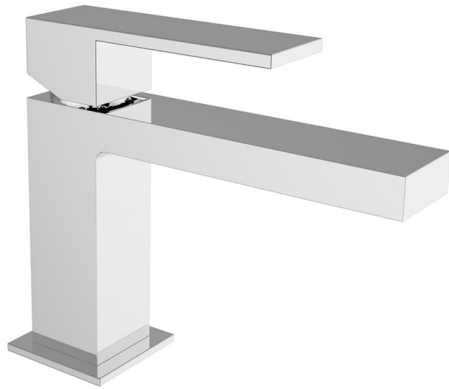

Single lever washbasin mixer NUOVA EGO_NE000514

MODEL **NE000514**

Single lever washbasin mixer, with 1"1/4 automatic pop-up waste, G.3/8" stainless steel flexible hoses

AVAILABLE FINISHINGS

-  **21** 21 Chrome
-  **2F** 2F Brushed Nickel
-  **40** 40 Matt Black
-  **4Q** 4Q Matt White

CHARACTERISTICS

Cartridge Spare Parts **ZZ96550000**

25 mm Cartridge

Single lever washbasin mixer NUOVA EGO_NE000514

NE000514

<https://en.huberitalia.com/single-lever-washbasin-mixer-nuova-ego-ne000514>

2026-04-06