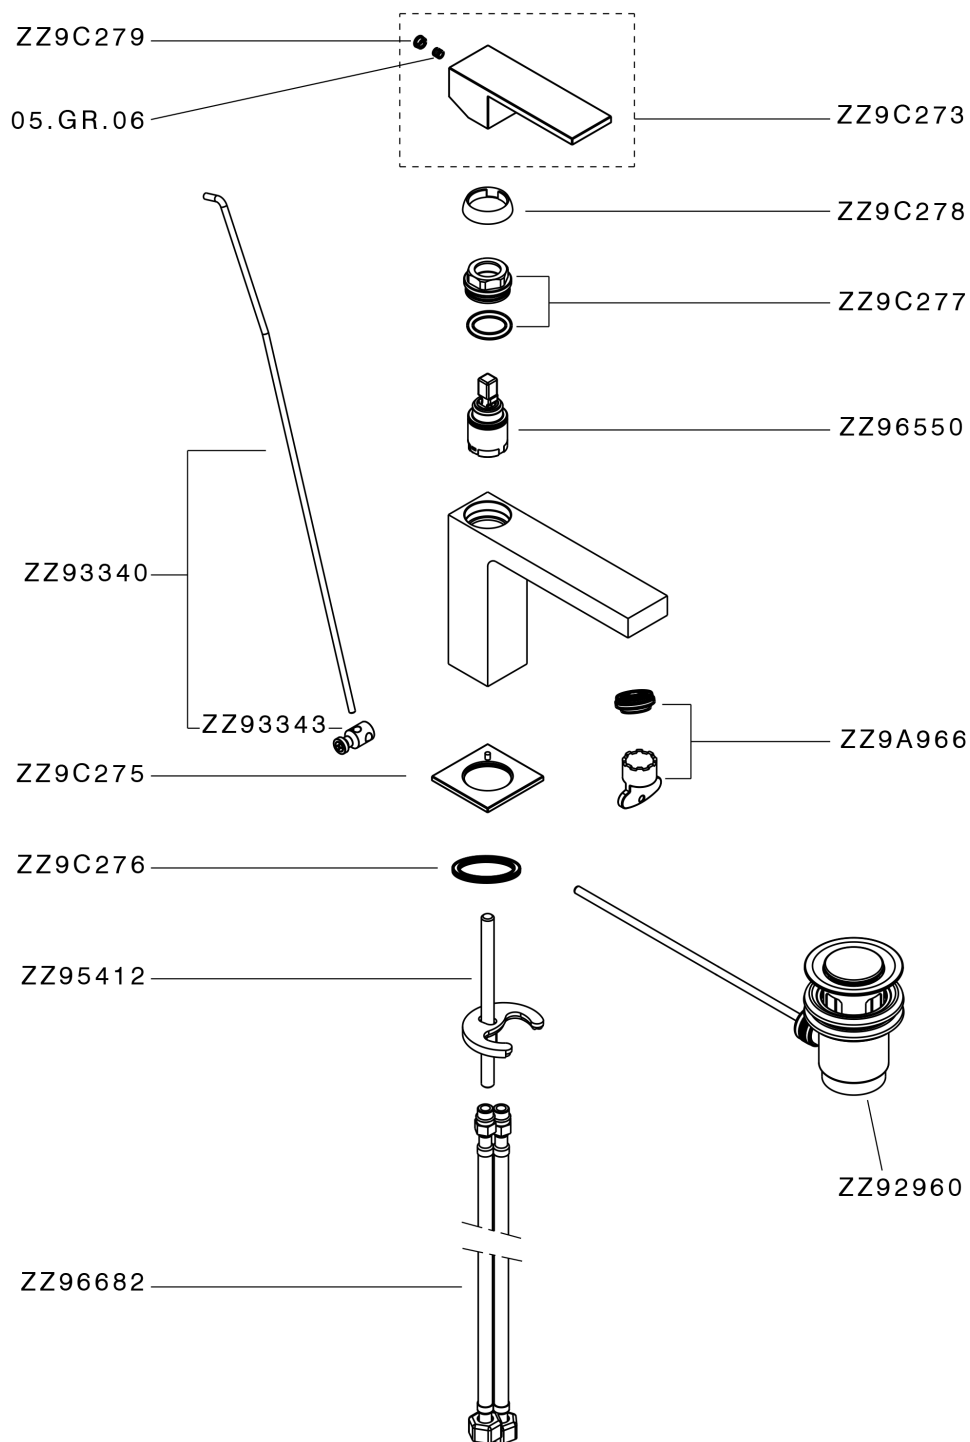

Single lever washbasin mixer NUOVA EGO_NE000514

MODEL **NE000514**

Single lever washbasin mixer, with 1"1/4 automatic pop-up waste, G.3/8" stainless steel flexible hoses

AVAILABLE FINISHINGS

-  **21** 21 Chrome
-  **2F** 2F Brushed Nickel
-  **40** 40 Matt Black
-  **4Q** 4Q Matt White

CHARACTERISTICS

Cartridge Spare Parts **ZZ96550000**

25 mm Cartridge

Single lever washbasin mixer NUOVA EGO_NE000514

NE000514

<https://en.huberitalia.com/single-lever-washbasin-mixer-nuova-ego-ne000514>

2026-04-06