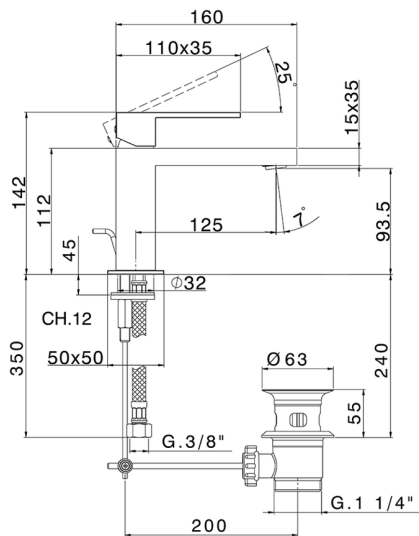

Single lever washbasin mixer NUOVA EGO_NE000514

MODEL **NE000514**

Single lever washbasin mixer, with 1"1/4 automatic pop-up waste, G.3/8" stainless steel flexible hoses

AVAILABLE FINISHINGS

-  **21** 21 Chrome
-  **2F** 2F Brushed Nickel
-  **40** 40 Matt Black
-  **4Q** 4Q Matt White

CHARACTERISTICS

Cartridge Spare Parts **ZZ96550000**

25 mm Cartridge

Single lever washbasin mixer NUOVA EGO_NE000514

NE000514

<https://en.huberitalia.com/single-lever-washbasin-mixer-nuova-ego-ne000514>

2026-06-27