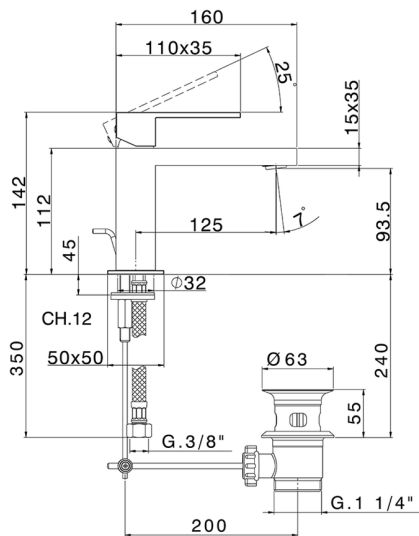

Single lever washbasin mixer NUOVA EGO_NE000514

MODEL **NE000514**

Single lever washbasin mixer, with 1"1/4 automatic pop-up waste, G.3/8" stainless steel flexible hoses

AVAILABLE FINISHINGS

-  **21** 21 Chrome
-  **2F** 2F Brushed Nickel
-  **40** 40 Matt Black
-  **4Q** 4Q Matt White

CHARACTERISTICS

Cartridge Spare Parts **ZZ96550000**

25 mm Cartridge

Single lever washbasin mixer NUOVA EGO_NE000514

NE000514

<https://en.huberitalia.com/single-lever-washbasin-mixer-nuova-ego-ne000514>

2026-04-06