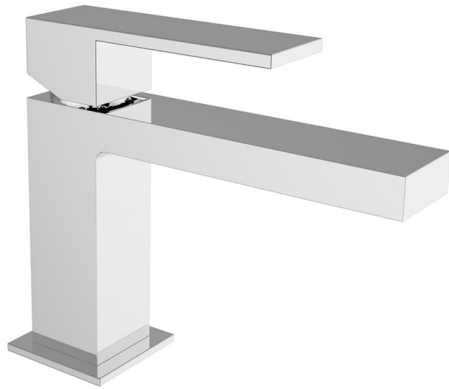

Single lever washbasin mixer NUOVA EGO_NE000514

MODEL **NE000514**

Single lever washbasin mixer, with 1"1/4 automatic pop-up waste, G.3/8" stainless steel flexible hoses

AVAILABLE FINISHINGS

-  **21** 21 Chrome
-  **2F** 2F Brushed Nickel
-  **40** 40 Matt Black
-  **4Q** 4Q Matt White

CHARACTERISTICS

Cartridge Spare Parts **ZZ96550000**

25 mm Cartridge

Single lever washbasin mixer NUOVA EGO_NE000514

NE000514

<https://en.huberitalia.com/single-lever-washbasin-mixer-nuova-ego-ne000514>

2026-06-27