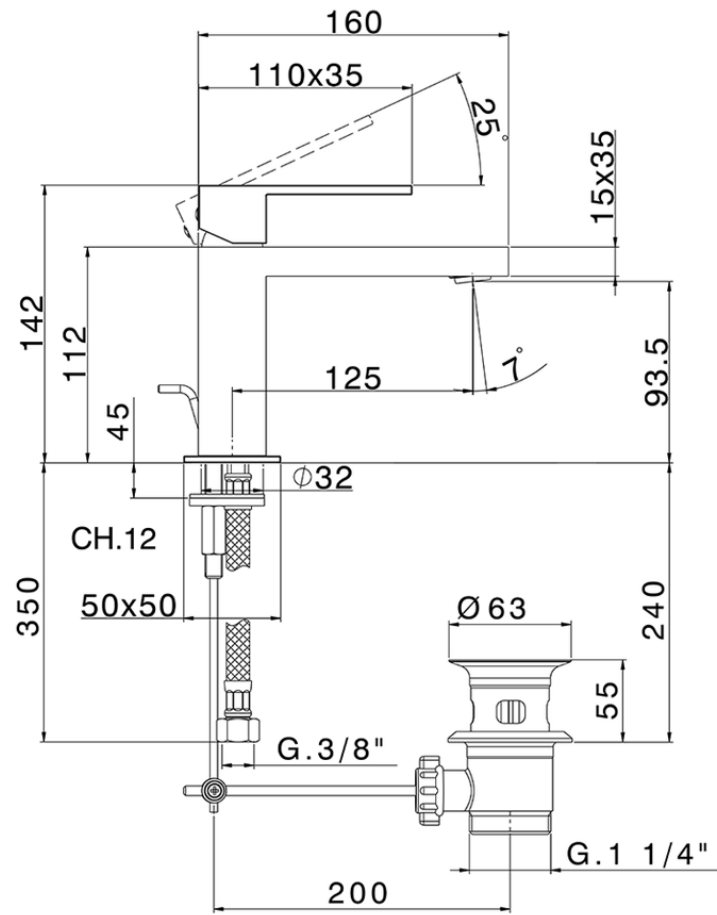

Single lever washbasin mixer NUOVA EGO\_NE000514

NE000514

<https://en.huberitalia.com/single-lever-washbasin-mixer-nuova-ego-ne000514>

2026-06-26