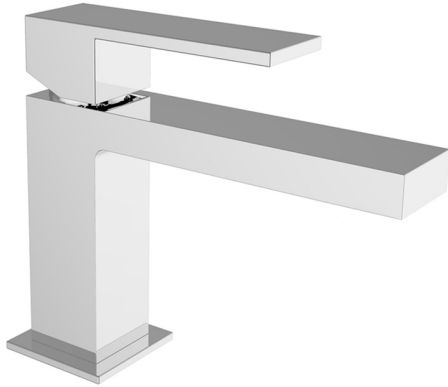

## Single lever washbasin mixer NUOVA EGO\_NE000514

MODEL **NE000514**

Single lever washbasin mixer, with 1"1/4 automatic pop-up waste, G.3/8" stainless steel flexible hoses

### CHARACTERISTICS

Cartridge Spare Parts **ZZ96550000**

**25 mm Cartridge**

## Single lever washbasin mixer NUOVA EGO\_NE000514

NE000514

<https://en.huberitalia.com/single-lever-washbasin-mixer-nuova-ego-ne000514>

2026-06-26