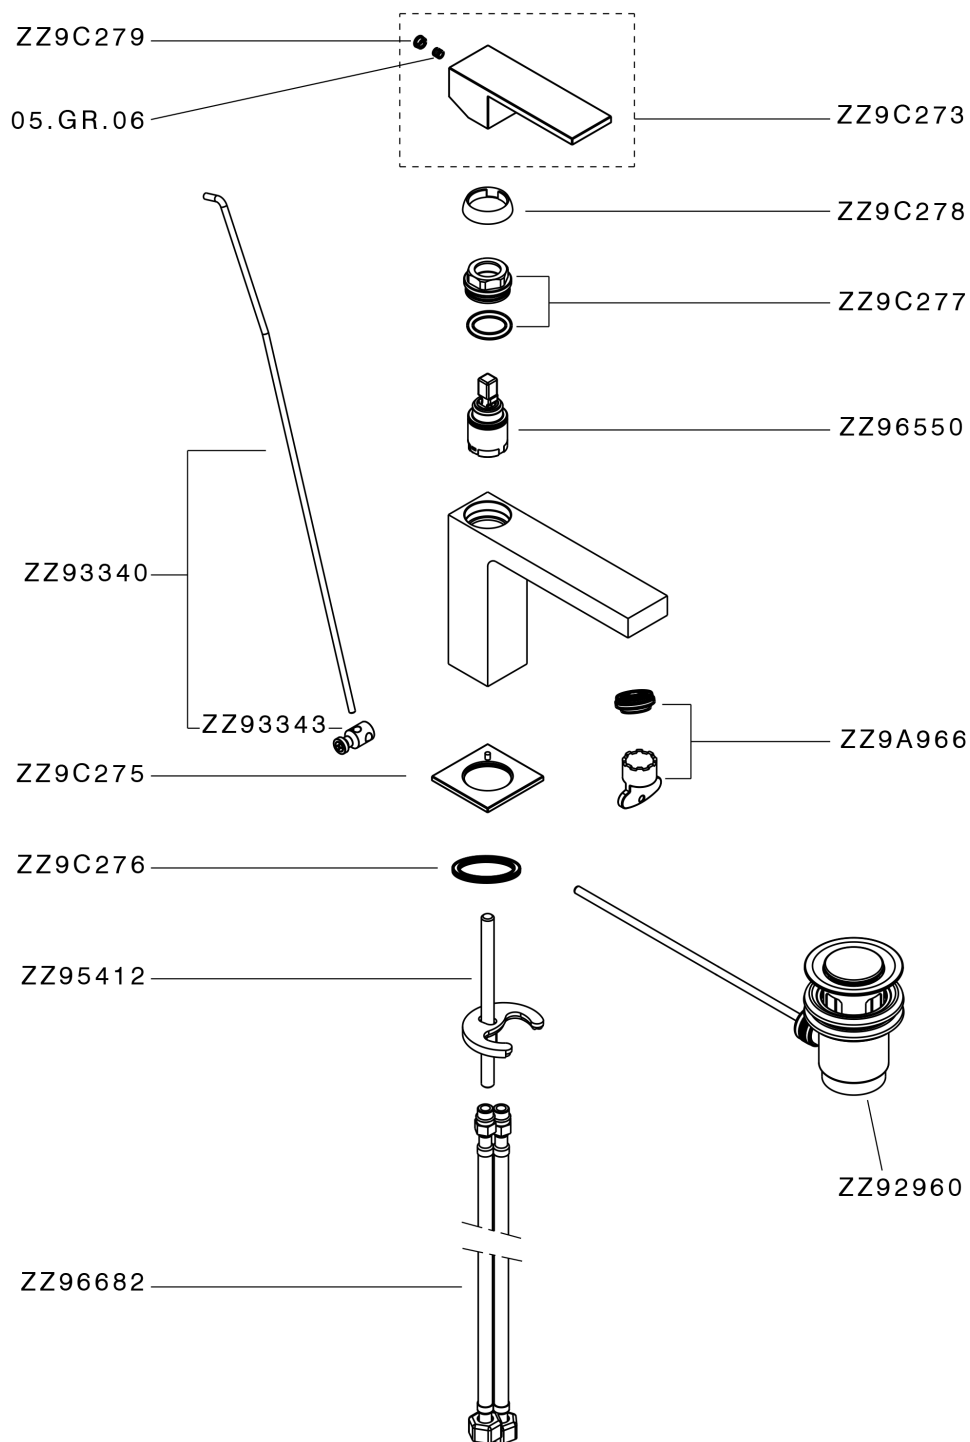

Single lever washbasin mixer NUOVA EGO_NE000514

NE000514

<https://en.huberitalia.com/single-lever-washbasin-mixer-nuova-ego-ne000514>

2026-05-02