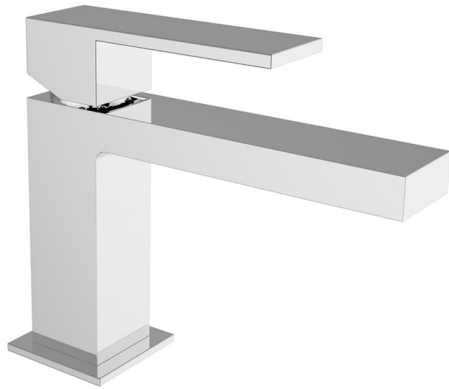

Single lever washbasin mixer NUOVA EGO_NE000514

MODEL **NE000514**

Single lever washbasin mixer, with 1"1/4 automatic pop-up waste, G.3/8" stainless steel flexible hoses

AVAILABLE FINISHINGS

-  **21** 21 Chrome
-  **2F** 2F Brushed Nickel
-  **40** 40 Matt Black
-  **4Q** 4Q Matt White

CHARACTERISTICS

Cartridge Spare Parts **ZZ96550000**

25 mm Cartridge

Single lever washbasin mixer NUOVA EGO_NE000514

NE000514

<https://en.huberitalia.com/single-lever-washbasin-mixer-nuova-ego-ne000514>

2026-05-02