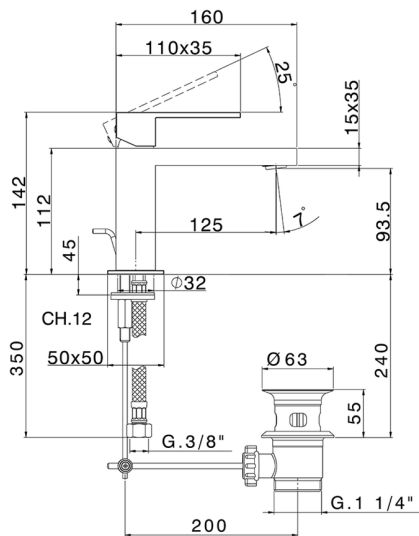

Single lever washbasin mixer NUOVA EGO_NE000514

MODEL **NE000514**

Single lever washbasin mixer, with 1"1/4 automatic pop-up waste, G.3/8" stainless steel flexible hoses

AVAILABLE FINISHINGS

-  **21** 21 Chrome
-  **2F** 2F Brushed Nickel
-  **40** 40 Matt Black
-  **4Q** 4Q Matt White

CHARACTERISTICS

Cartridge Spare Parts **ZZ96550000**

25 mm Cartridge

Single lever washbasin mixer NUOVA EGO_NE000514

NE000514

<https://en.huberitalia.com/single-lever-washbasin-mixer-nuova-ego-ne000514>

2026-05-02