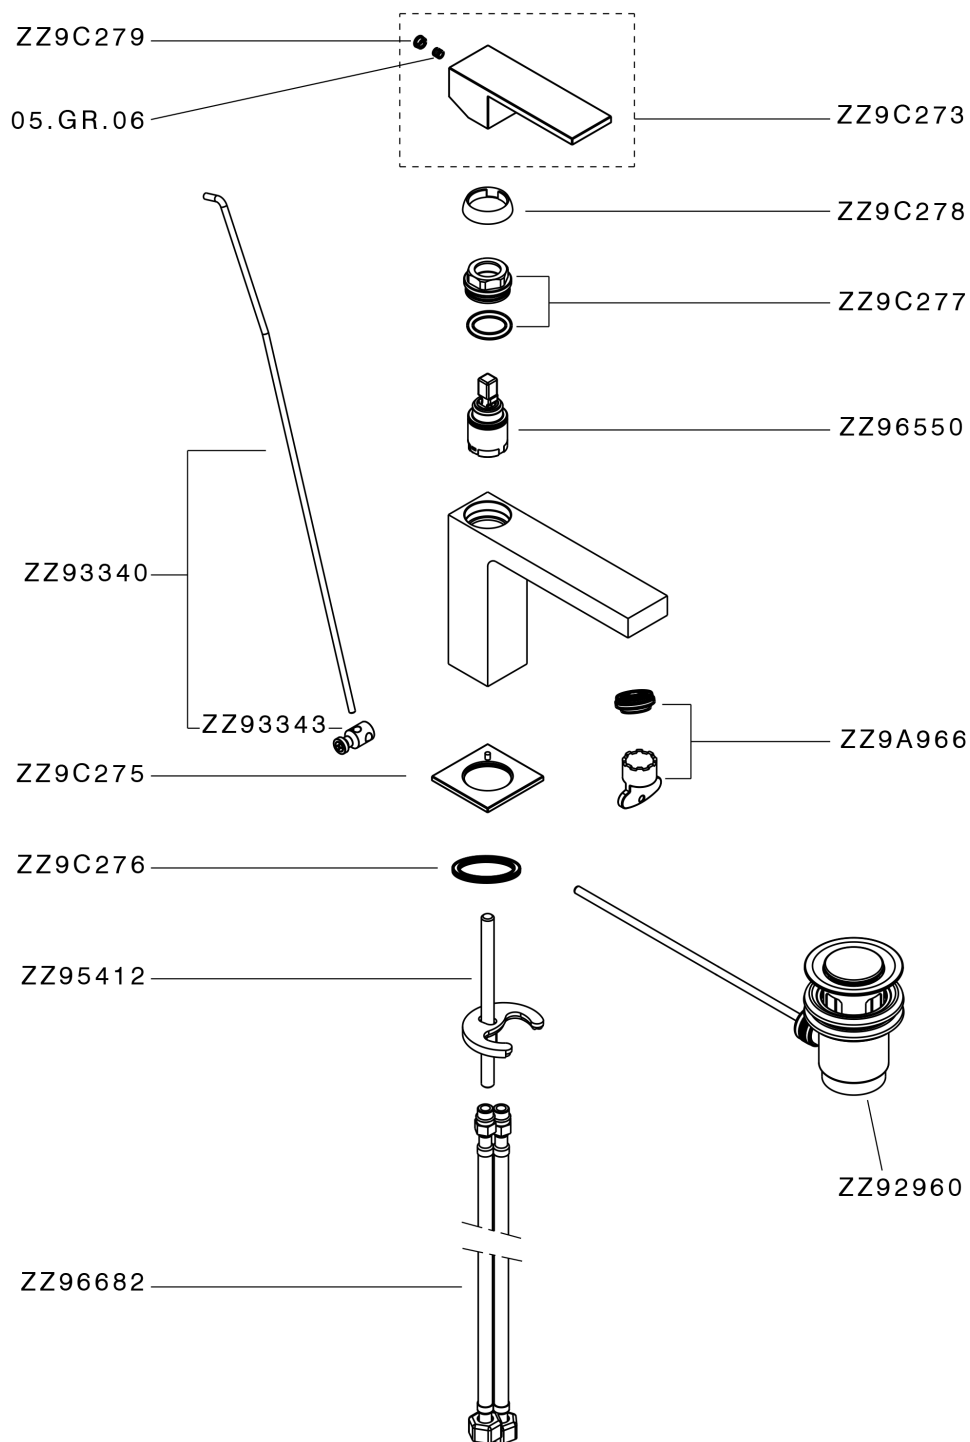

Single lever washbasin mixer NUOVA EGO_NE000514

MODEL **NE000514**

Single lever washbasin mixer, with 1"1/4 automatic pop-up waste, G.3/8" stainless steel flexible hoses

AVAILABLE FINISHINGS

-  **21** 21 Chrome
-  **2F** 2F Brushed Nickel
-  **40** 40 Matt Black
-  **4Q** 4Q Matt White

CHARACTERISTICS

Cartridge Spare Parts **ZZ96550000**

25 mm Cartridge

Single lever washbasin mixer NUOVA EGO_NE000514

NE000514

<https://en.huberitalia.com/single-lever-washbasin-mixer-nuova-ego-ne000514>

2026-05-02