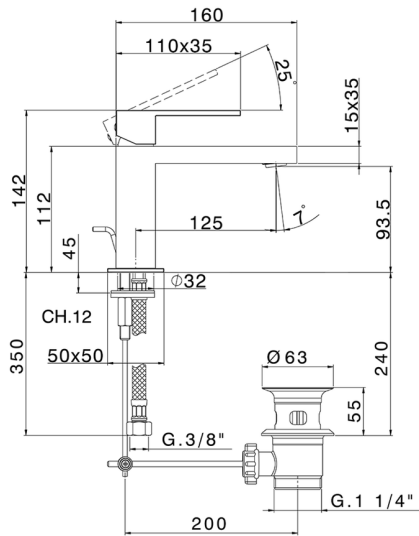

## Single lever washbasin mixer NUOVA EGO\_NE000514

MODEL **NE000514**

Single lever washbasin mixer, with 1"1/4 automatic pop-up waste, G.3/8" stainless steel flexible hoses

### CHARACTERISTICS

Cartridge Spare Parts **ZZ96550000**

**25 mm Cartridge**

## Single lever washbasin mixer NUOVA EGO\_NE000514

NE000514

<https://en.huberitalia.com/single-lever-washbasin-mixer-nuova-ego-ne000514>

2026-06-26