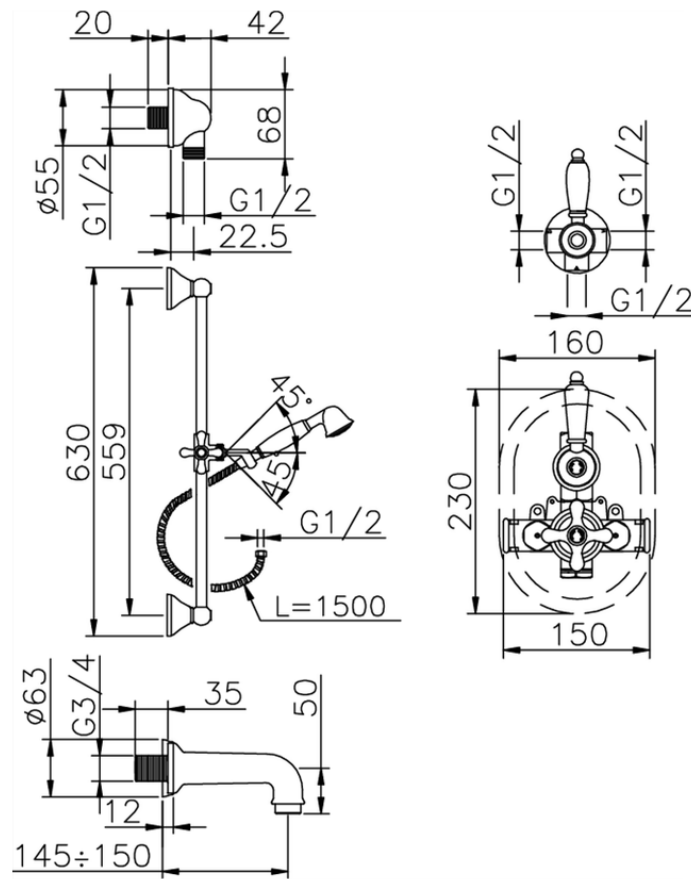

Concealed thermostatic bath mixer CROISSETTE_914.CS01H.

914.CS01H.

<https://en.huberitalia.com/concealed-thermostatic-bath-mixer-croisette-914-cs01h>

2024-11-15