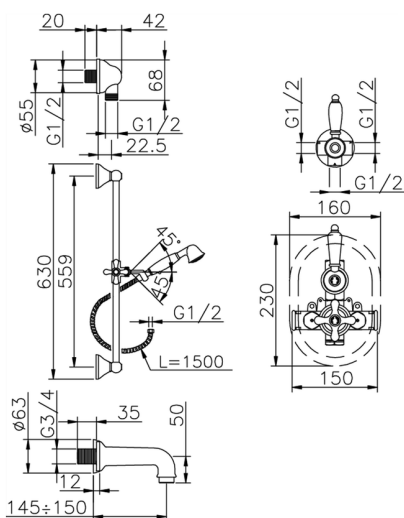

Concealed thermostatic bath mixer CROISSETTE_914.CS01H.

MODEL **914.CS01H.**

Concealed thermostatic bath mixer, 1/2" Concealed Thermostatic Mixer, 1/2" outlet stopvalve, 2-outlet diverter, 56 cm bar with sliding bracket, 53 mm Brass classic one spray handshower, 3/4 M 150 mm spout, 1/2" wall elbow, 150 cm Brass flexible hose

AVAILABLE FINISHINGS

-  **AG** AG Antique Gold
-  **BA** BA Old Bronze
-  **CR** CR Chrome
-  **2W** 2W Brushed Gold

CHARACTERISTICS

Cartridge Spare Parts **24.04A.PP**

8x20 Plus P Thermostatic Valve

Installation **Concealed**