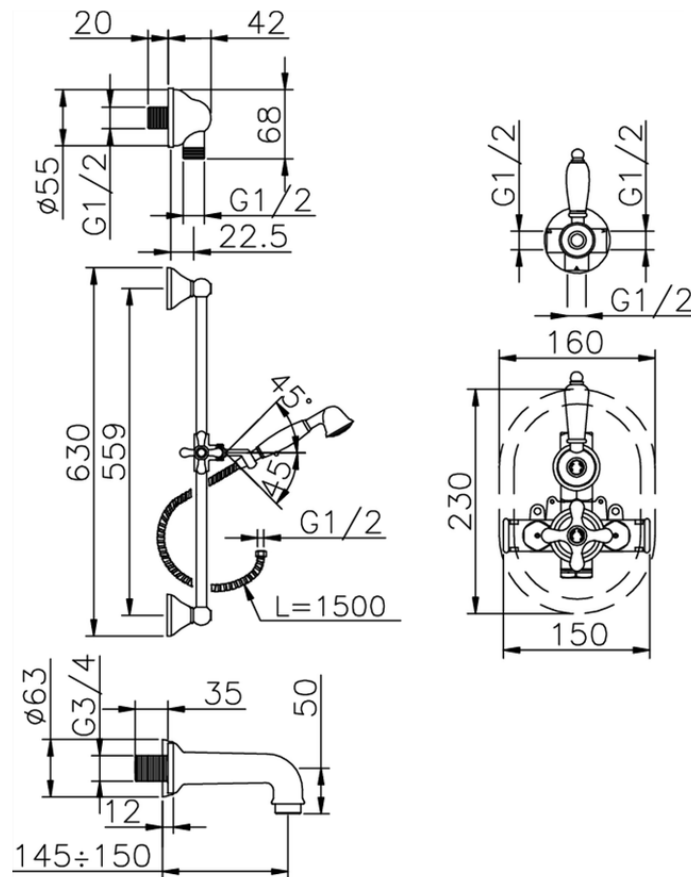

Concealed thermostatic bath mixer CROISSETTE_914.CS01H.

914.CS01H.

<https://en.huberitalia.com/concealed-thermostatic-bath-mixer-croisette-914-cs01h>

2024-11-15