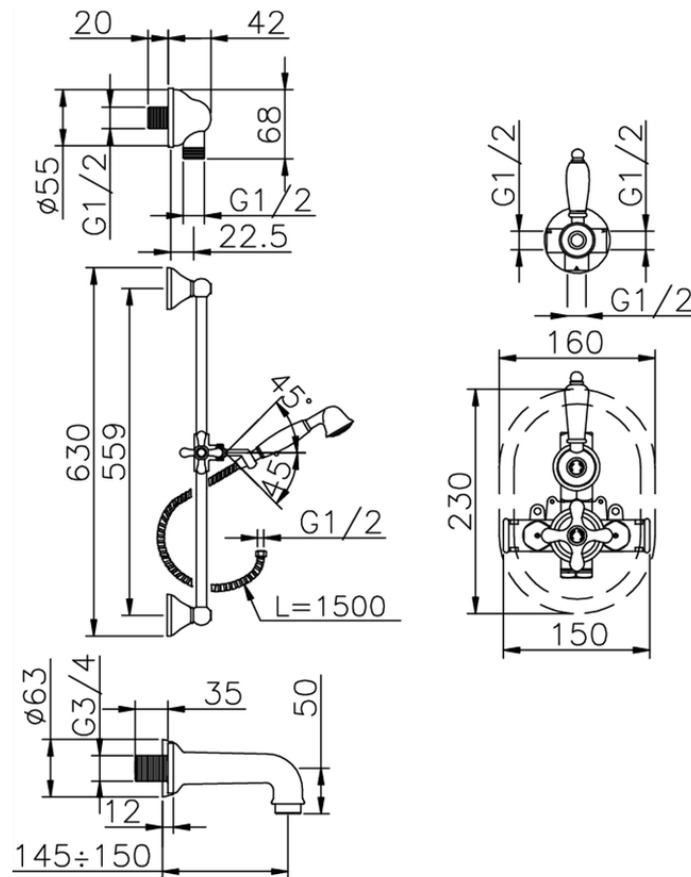

Concealed thermostatic bath mixer CROISETTE_914.CS01H.

914.CS01H.

<https://en.huberitalia.com/concealed-thermostatic-bath-mixer-croisette-914-cs01h>

2024-11-15