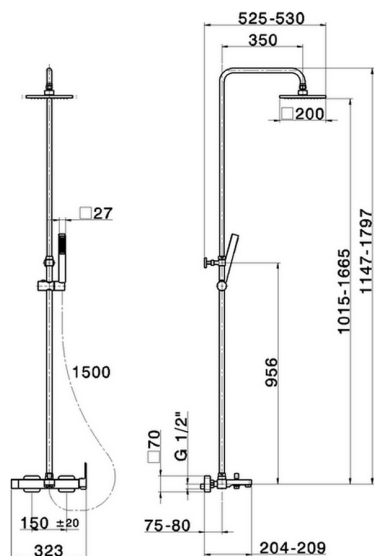

3-function single lever bath set COLUMNS_DD004120

MODEL **DD004120**

3-function single lever bath set, 2-outlet devia stop, adjustable riser column, sliding shower bracket, ABS 27x27mm one spray minimalist square handshower, 200x200 mm ABS square showerhead, 150 cm smooth SILVERFLEX Flexible Hose

AVAILABLE FINISHINGS

CHARACTERISTICS

Cartridge Spare Parts **ZZ95409000**

35 mm Cartridge

EcoStop

EcoStop feature limits water flow to approximately 50% of maximum output with one point of resistance on setting. Push slightly past the middle stop only when full water output is required. This will save water up to 50%.

DeviaStop

The Huber Devia Stop technology allows to adjust the water flow and to direct it to the selected output point (overhead soaker, hand shower, etc).

2026-06-13