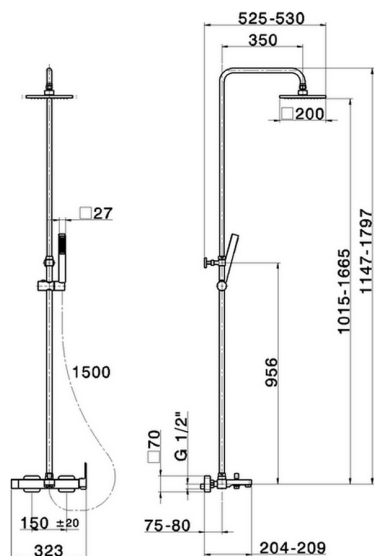

3-function single lever bath set COLUMNS_DD004120

MODEL **DD004120**

3-function single lever bath set, 2-outlet devia stop, adjustable riser column, sliding shower bracket, ABS 27x27mm one spray minimalist square handshower, 200x200 mm ABS square showerhead, 150 cm smooth SILVERFLEX Flexible Hose

AVAILABLE FINISHINGS

CHARACTERISTICS

Cartridge Spare Parts **ZZ95409000**

35 mm Cartridge

EcoStop

EcoStop feature limits water flow to approximately 50% of maximum output with one point of resistance on setting. Push slightly past the middle stop only when full water output is required. This will save water up to 50%.

DeviaStop

The Huber Devia Stop technology allows to adjust the water flow and to direct it to the selected output point (overhead soaker, hand shower, etc).

2026-04-26