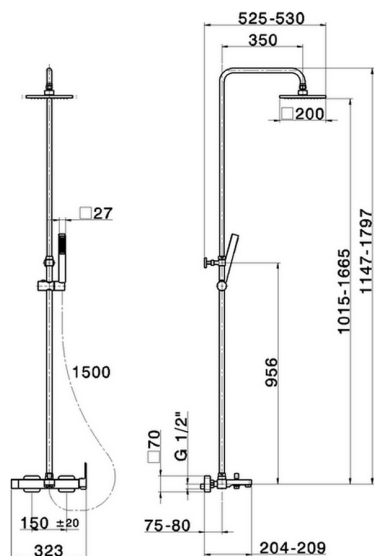

3-function single lever bath set COLUMNS_DD004120

MODEL **DD004120**

3-function single lever bath set, 2-outlet devia stop, adjustable riser column, sliding shower bracket, ABS 27x27mm one spray minimalist square handshower, 200x200 mm ABS square showerhead, 150 cm smooth SILVERFLEX Flexible Hose

AVAILABLE FINISHINGS

CHARACTERISTICS

Cartridge Spare Parts **ZZ95409000**

35 mm Cartridge

EcoStop

EcoStop feature limits water flow to approximately 50% of maximum output with one point of resistance on setting. Push slightly past the middle stop only when full water output is required. This will save water up to 50%.

DeviaStop

The Huber Devia Stop technology allows to adjust the water flow and to direct it to the selected output point (overhead soaker, hand shower, etc).

2026-04-06