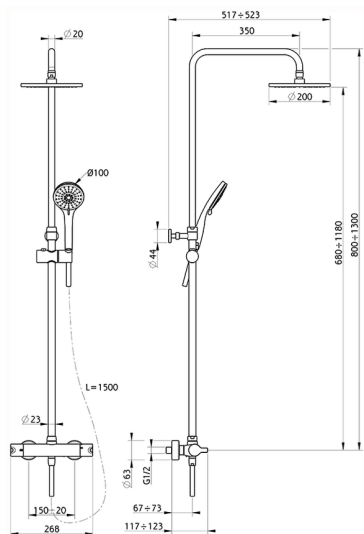

## 2-function Thermostatic shower set SOFT\_SFC82020

MODEL **SFC82020**

2-function Thermostatic shower set, 2-outlet devia stop, adjustable riser column, sliding handshower holder, 100 mm ABS 3 sprays handshower, 200 mm round showerhead 8 mm thick BRASS, 150 cm smooth SILVERFLEX Flexible Hose

AVAILABLE FINISHINGS

CHARACTERISTICS

Cartridge Spare Parts **22.03A.AR - ZZ97080004**

**Argo 1 (short filter) Thermostatic Valve**

### DeviaStop

The Huber Devia Stop technology allows to adjust the water flow and to direct it to the selected output point (overhead soaker, hand shower, etc).