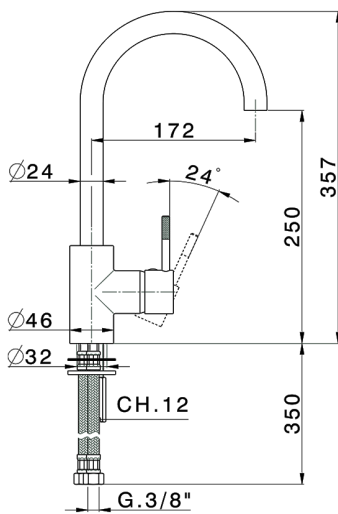

Single lever sink mixer KITCHEN_LS900530

MODEL **LS900530**

Single lever sink mixer, swivel spout, G.3/8" stainless steel flexible hoses

AVAILABLE FINISHINGS

21 21 Chrome

2A 2A Satin Brushed Nickel

CHARACTERISTICS

Cartridge Spare Parts **ZZ93196000**

38 mm Cartridge

2025-01-15