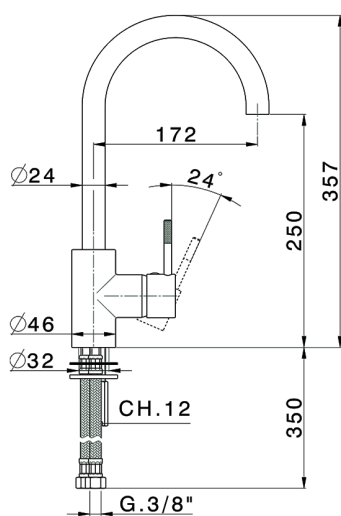

Single lever sink mixer KITCHEN_LS900530

MODEL **LS900530**

Single lever sink mixer, swivel spout, G.3/8" stainless steel flexible hoses

AVAILABLE FINISHINGS

21 21 Chrome

2A 2A Satin Brushed Nickel

CHARACTERISTICS

Cartridge Spare Parts **ZZ93196000**

38 mm Cartridge

2024-12-04