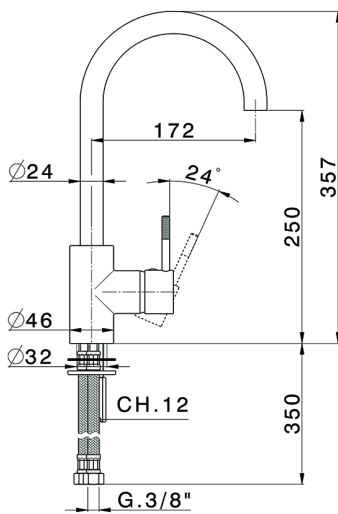

Single lever sink mixer KITCHEN_LS900530

MODEL **LS900530**

Single lever sink mixer, swivel spout, G.3/8" stainless steel flexible hoses

AVAILABLE FINISHINGS

21 21 Chrome

2A 2A Satin Brushed Nickel

CHARACTERISTICS

Cartridge Spare Parts **ZZ93196000**

38 mm Cartridge

2024-12-04