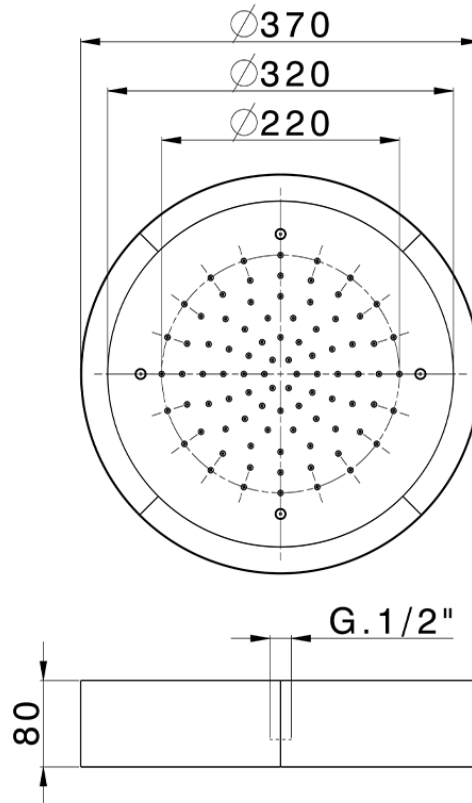

## Ø 370 mm Chromotherapy Ceiling showerhead ZEN\_ZS1C0200

ZS1C0200

<https://en.huberitalia.com/o-370-mm-chromotherapy-ceiling-showerhead-zen-zs1c0200>

2026-05-16