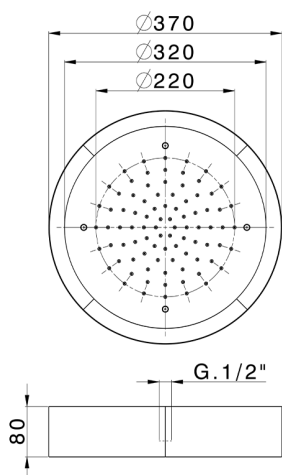

Ø 370 mm Chromotherapy Ceiling showerhead ZEN_ZS1C0200

MODEL **ZS1C0200**

Ø 370 mm Chromotherapy Ceiling showerhead,with white cover,rain, chromotherapy functions,wireless control,Stainless Steel AISI 304