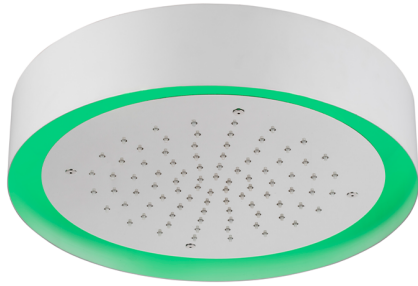

Ø 370 mm Chromotherapy Ceiling showerhead ZEN_ZS1C0200

MODEL **ZS1C0200**

Ø 370 mm Chromotherapy Ceiling showerhead,with white cover,rain, chromotherapy functions,wireless control,Stainless Steel AISI 304

AVAILABLE FINISHINGS

-  **D1** D1 Brushed Inox
-  **40** 40 Matt Black
-  **4Q** 4Q Matt White
-  **D2** D2 Polished Inox

CHARACTERISTICS

2026-06-13