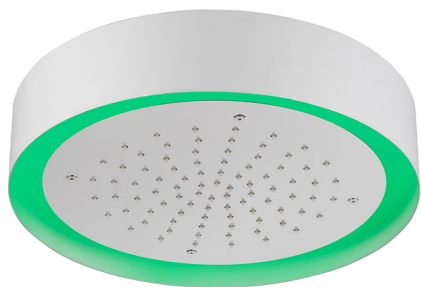

Ø 370 mm Chromotherapy Ceiling showerhead ZEN_ZS1C0200

MODEL **ZS1C0200**

Ø 370 mm Chromotherapy Ceiling showerhead, with white cover, rain, chromotherapy functions, wireless control, Stainless Steel AISI 304

AVAILABLE FINISHINGS

-  **D1** D1 Brushed Inox
-  **40** 40 Matt Black
-  **4Q** 4Q Matt White
-  **D2** D2 Polished Inox

CHARACTERISTICS

2026-05-16