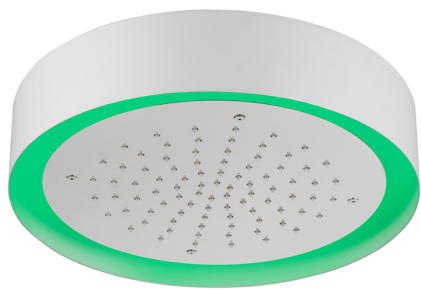

Ø 370 mm Chromotherapy Ceiling showerhead ZEN_ZS1C0200

MODEL **ZS1C0200**

Ø 370 mm Chromotherapy Ceiling showerhead,with white cover,rain, chromotherapy functions,wireless control,Stainless Steel AISI 304

AVAILABLE FINISHINGS

-  **D1** D1 Brushed Inox
-  **40** 40 Matt Black
-  **4Q** 4Q Matt White
-  **D2** D2 Polished Inox

CHARACTERISTICS

2026-04-08