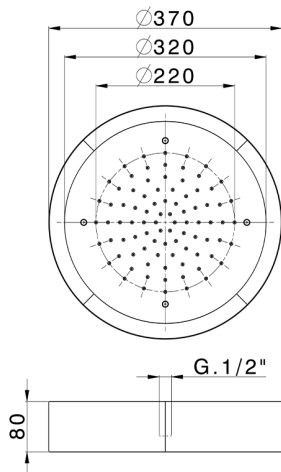

Ø 370 mm Chromotherapy Ceiling showerhead ZEN_ZS1C0200

MODEL **ZS1C0200**

Ø 370 mm Chromotherapy Ceiling showerhead,with white cover,rain, chromotherapy functions,wireless control,Stainless Steel AISI 304