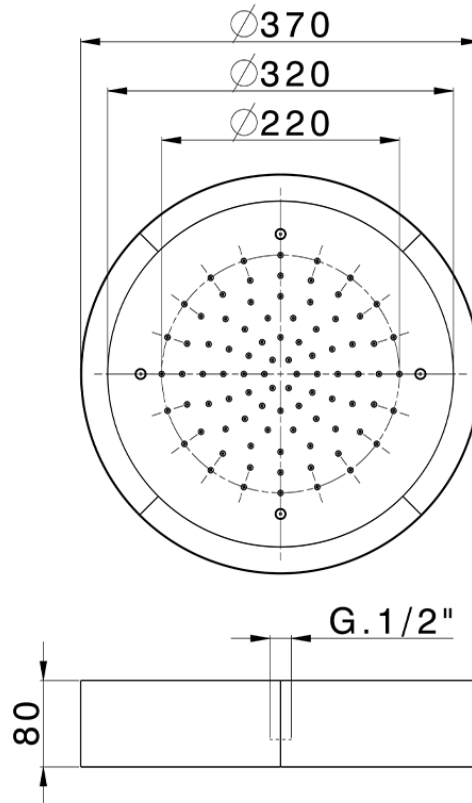

Ø 370 mm Chromotherapy Ceiling showerhead ZEN_ZS1C0200

ZS1C0200

<https://en.huberitalia.com/o-370-mm-chromotherapy-ceiling-showerhead-zen-zs1c0200>

2026-04-06