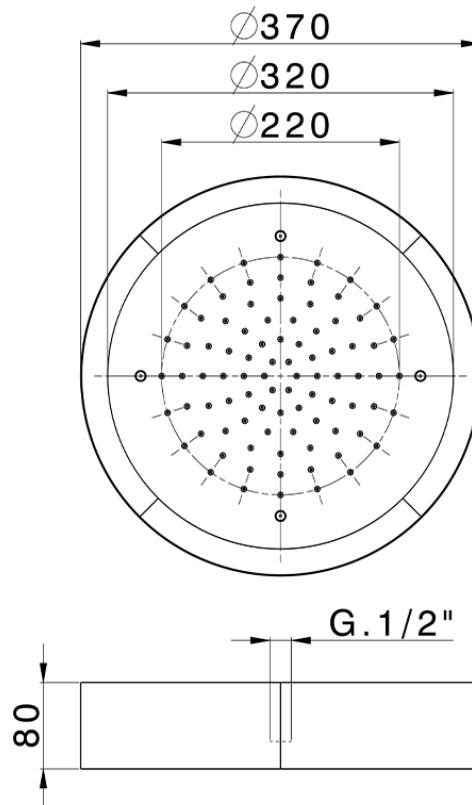

Ø 370 mm Chromotherapy Ceiling showerhead ZEN_ZS1C0200

ZS1C0200

<https://en.huberitalia.com/o-370-mm-chromotherapy-ceiling-showerhead-zen-zs1c0200>

2026-06-13