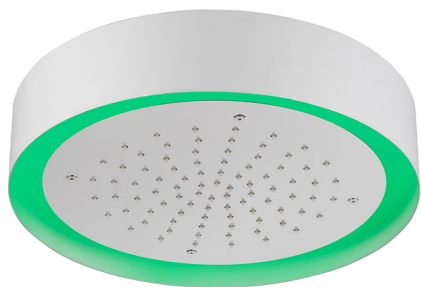

Ø 370 mm Chromotherapy Ceiling showerhead ZEN_ZS1C0200

MODEL **ZS1C0200**

Ø 370 mm Chromotherapy Ceiling showerhead, with white cover, rain, chromotherapy functions, wireless control, Stainless Steel AISI 304

AVAILABLE FINISHINGS

-  **D1** D1 Brushed Inox
-  **40** 40 Matt Black
-  **4Q** 4Q Matt White
-  **D2** D2 Polished Inox

CHARACTERISTICS

2026-04-06