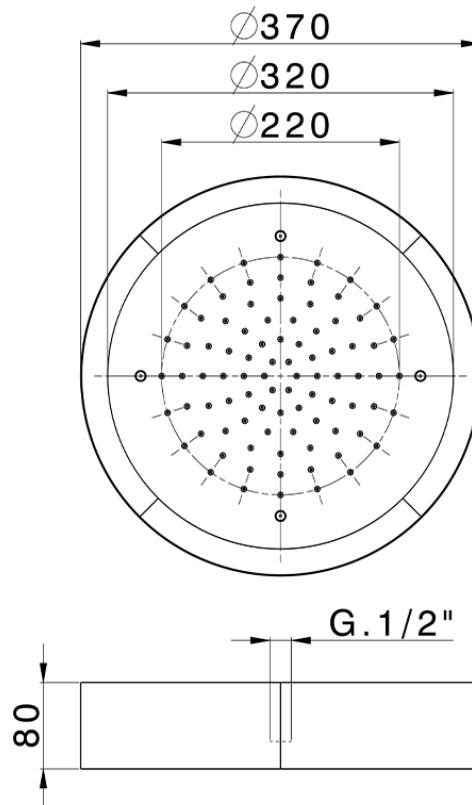

## Ø 370 mm Chromotherapy Ceiling showerhead ZEN\_ZS1C0200

ZS1C0200

<https://en.huberitalia.com/o-370-mm-chromotherapy-ceiling-showerhead-zen-zs1c0200>

2026-04-08