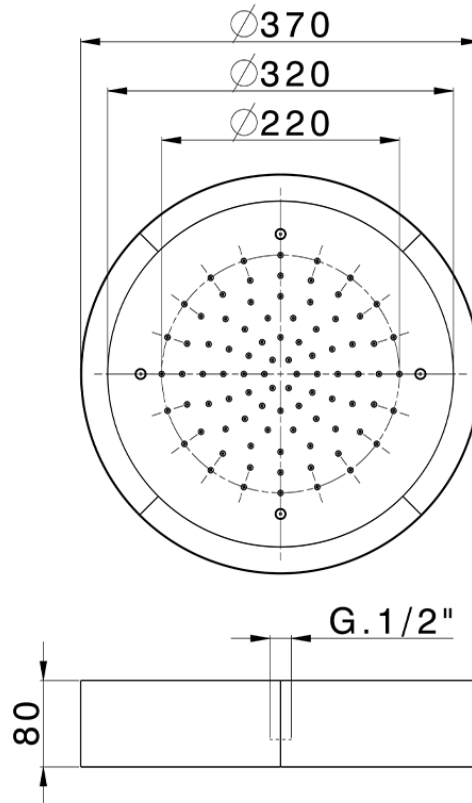

Ø 370 mm Chromotherapy Ceiling showerhead ZEN_ZS1C0200

ZS1C0200

<https://en.huberitalia.com/o-370-mm-chromotherapy-ceiling-showerhead-zen-zs1c0200>

2026-06-13