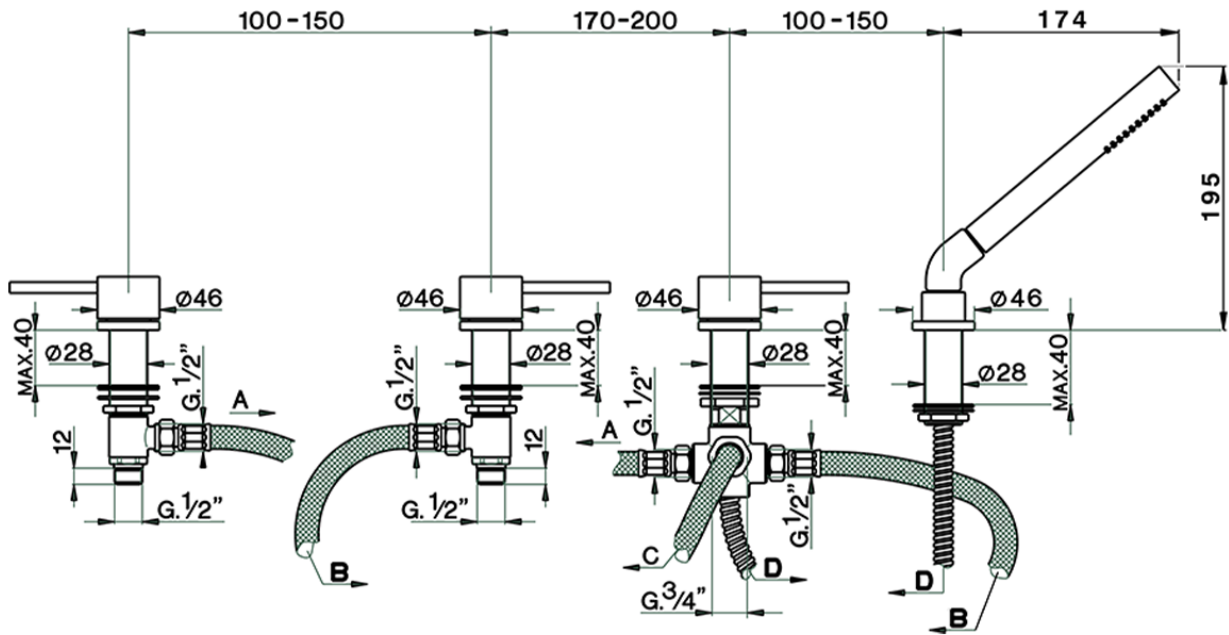

Deck-mounted 4-hole bath mixer NUOVA KIRUNA_K2000290

K2000290

<https://en.huberitalia.com/deck-mounted-4-hole-bath-mixer-nuova-kiruna-k2000290>

2024-12-19