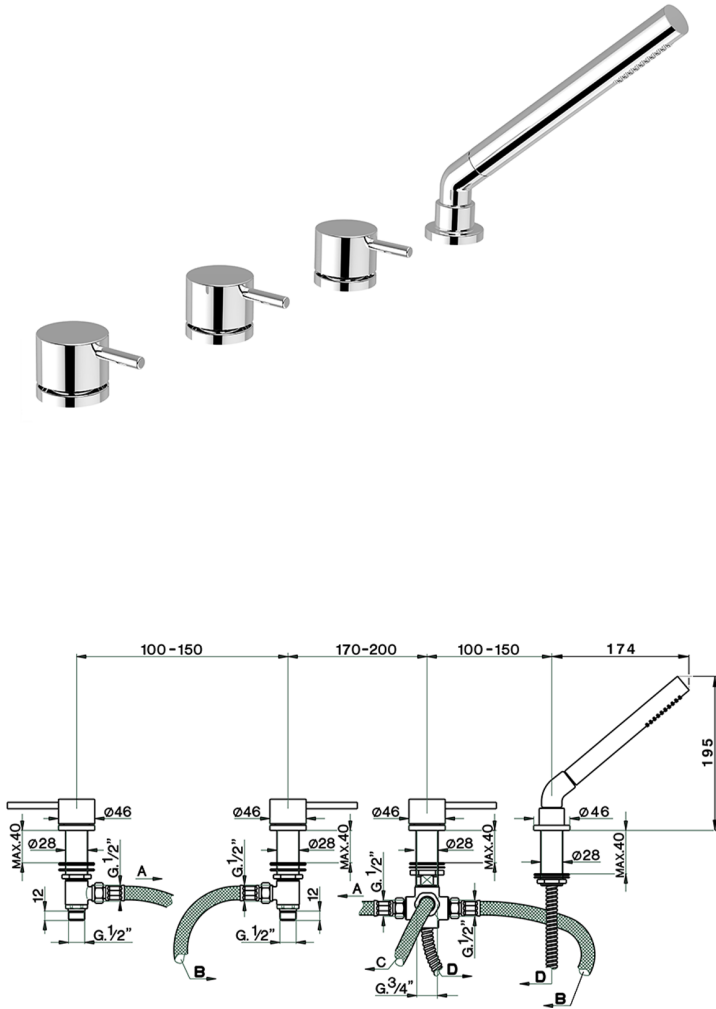

Deck-mounted 4-hole bath mixer NUOVA KIRUNA_K2000290

MODEL **K2000290**

Deck-mounted 4-hole bath mixer, automatic diverter, 23 mm Brass One Spray handshower, 175 cm Brass flexible hose

AVAILABLE FINISHINGS

-  **21** 21 Chrome
-  **26** 26 Old Copper
-  **2F** 2F Brushed Nickel
-  **2W** 2W Brushed Gold
-  **40** 40 Matt Black
-  **4Q** 4Q Matt White

CHARACTERISTICS

2024-12-19