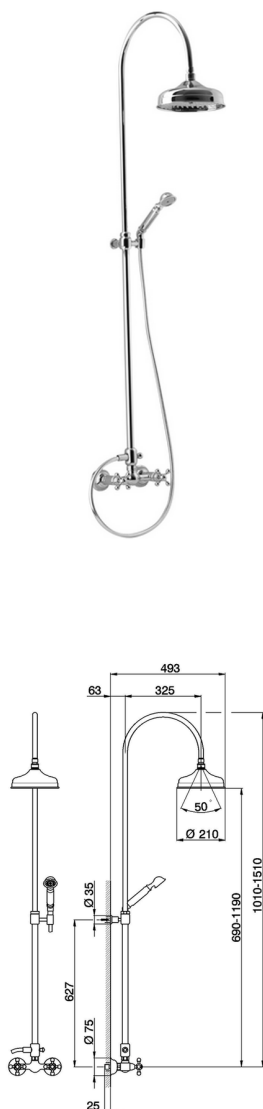

## 2-function Bath-shower column COLUMNS\_AC904051

MODEL **AC904051**

2-function Bath-shower column, 2-outlet diverter, adjustable column, not sliding handshower bracket, 53 mm Brass Classic one spray handshower, D.210 mm Brass round showerhead, 150 cm Brass Flexible Hose

### AVAILABLE FINISHINGS

-  **21** 21 Chrome
-  **24** 24 Gold
-  **27** 27 Old Bronze
-  **2A** 2A Satin Brushed Nickel
-  **74** 74 Chrome/Gold
-  **2W** 2W Brushed Gold