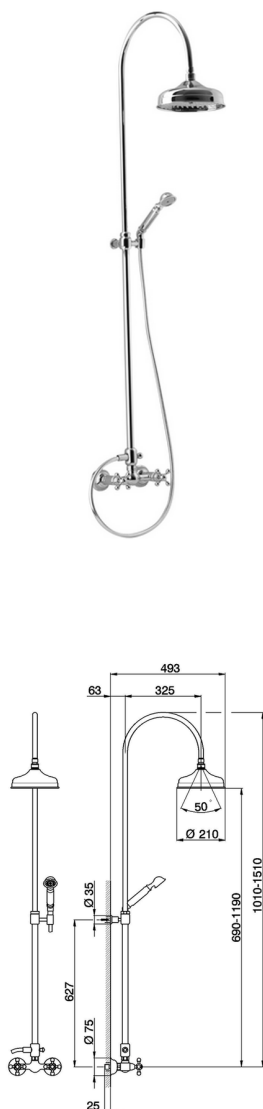

2-function Bath-shower column COLUMNS_AC904051

MODEL **AC904051**

2-function Bath-shower column, 2-outlet diverter, adjustable column, not sliding handshower bracket, 53 mm Brass Classic one spray handshower, D.210 mm Brass round showerhead, 150 cm Brass Flexible Hose

AVAILABLE FINISHINGS

-  **21** 21 Chrome
-  **24** 24 Gold
-  **27** 27 Old Bronze
-  **2A** 2A Satin Brushed Nickel
-  **74** 74 Chrome/Gold
-  **2W** 2W Brushed Gold

CHARACTERISTICS

2024-11-15