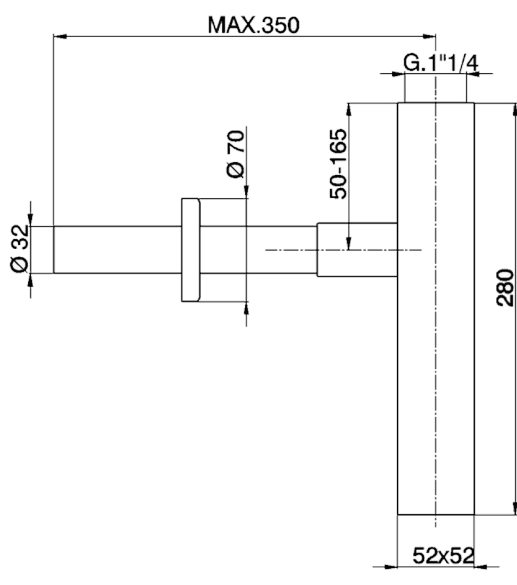

## 1"1/4 Minimal siphon COMPONENTS\_ZB004080

MODEL **ZB004080**

1"1/4 Siphon

AVAILABLE FINISHINGS

CHARACTERISTICS

2024-11-15