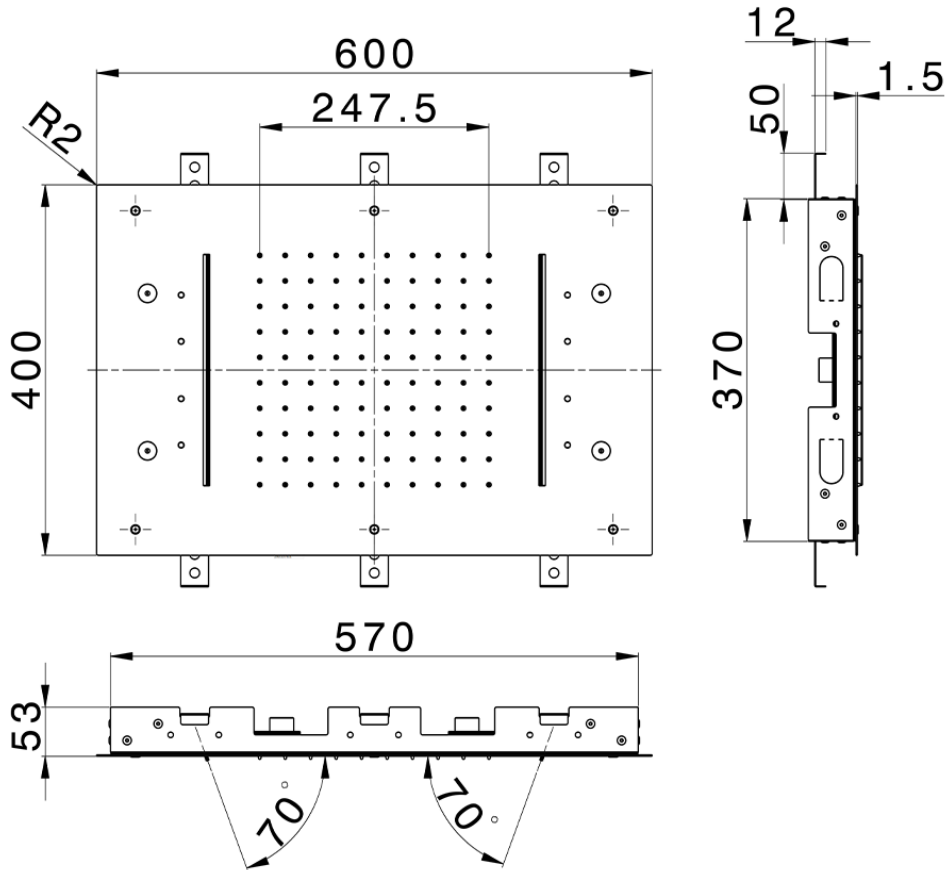

600x400 mm Ceiling showerheads ZEN_ZS1C0375

ZS1C0375

<https://en.huberitalia.com/600x400-mm-ceiling-showerheads-zen-zs1c0375>

2024-12-19