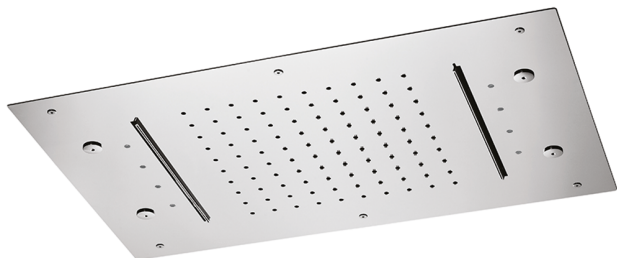

600x400 mm Ceiling showerheads ZEN_ZS1C0375

MODEL **ZS1C0375**

600x400 mm Ceiling showerheads, rain, spraying functions, 2 waterfalls, chromotherapy functions, built-in control included, Stainless Steel AISI 304

AVAILABLE FINISHINGS

-  **40** 40 Matt Black
-  **4Q** 4Q Matt White
-  **D1** D1 Brushed Inox
-  **D2** D2 Polished Inox

CHARACTERISTICS

2024-12-19