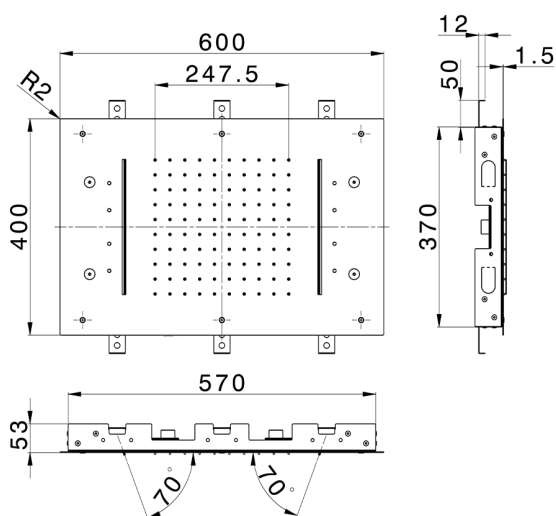

600x400 mm Ceiling showerheads ZEN_ZS1C0375

MODEL **ZS1C0375**

600x400 mm Ceiling showerheads, rain, spraying functions, 2 waterfalls, chromotherapy functions, built-in control included, Stainless Steel AISI 304

AVAILABLE FINISHINGS

- **40** 40 Matt Black
- **4Q** 4Q Matt White
- **D1** D1 Brushed Inox
- **D2** D2 Polished Inox

CHARACTERISTICS

2024-12-19