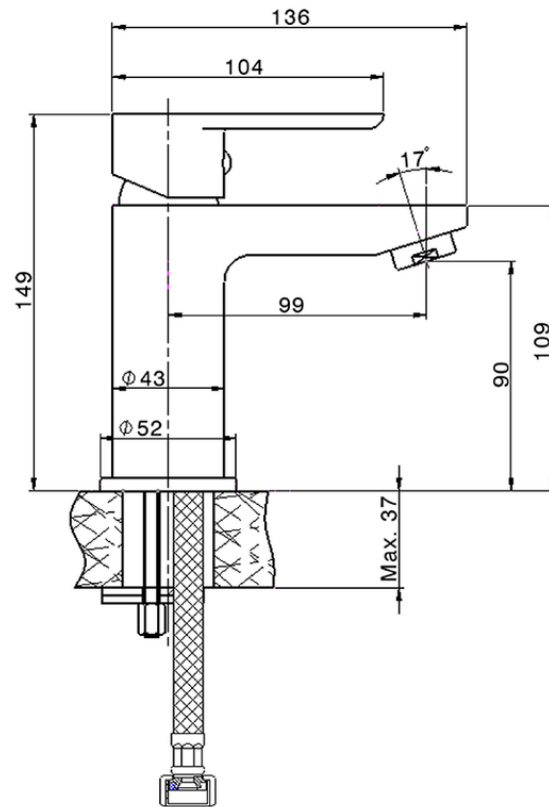

Single lever washbasin mixer SATURNO_SN000544

SN000544

<https://en.huberitalia.com/single-lever-washbasin-mixer-saturno-sn000544>

2026-04-06