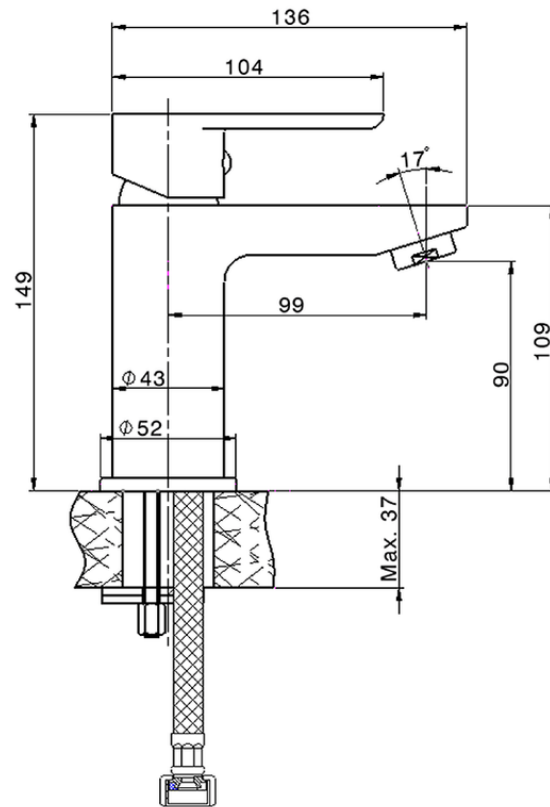

Single lever washbasin mixer SATURNO_SN000544

SN000544

<https://en.huberitalia.com/single-lever-washbasin-mixer-saturno-sn000544>

2026-06-27