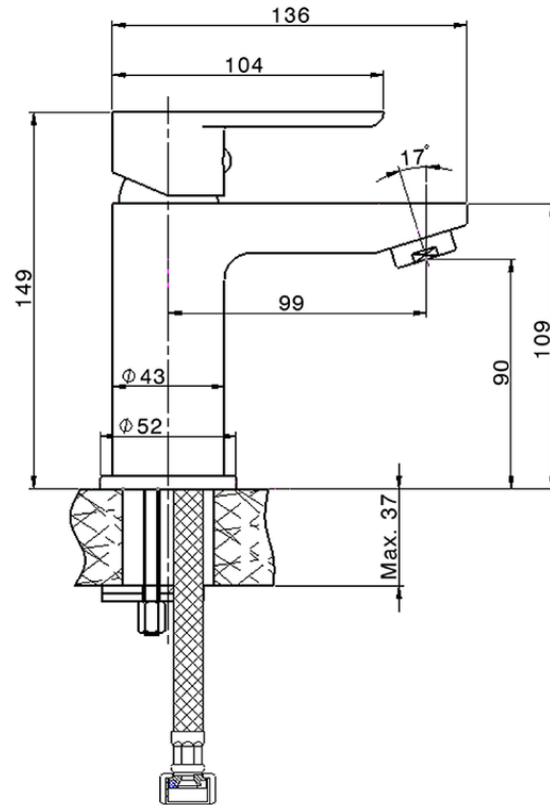

Single lever washbasin mixer SATURNO_SN000544

SN000544

<https://en.huberitalia.com/single-lever-washbasin-mixer-saturno-sn000544>

2026-04-27