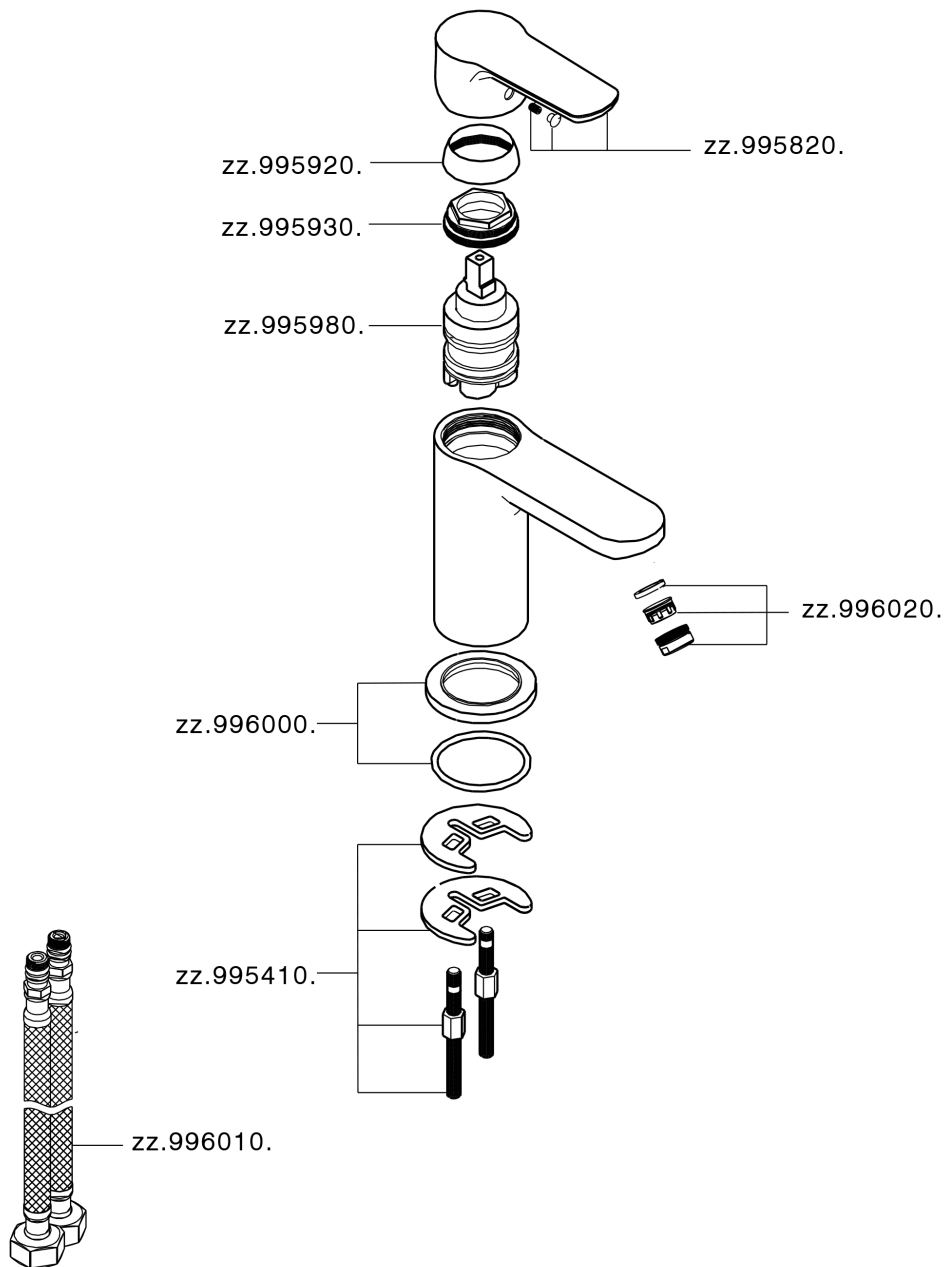

Single lever washbasin mixer SATURNO_SN000544

SN000544

<https://en.huberitalia.com/single-lever-washbasin-mixer-saturno-sn000544>

2026-06-27