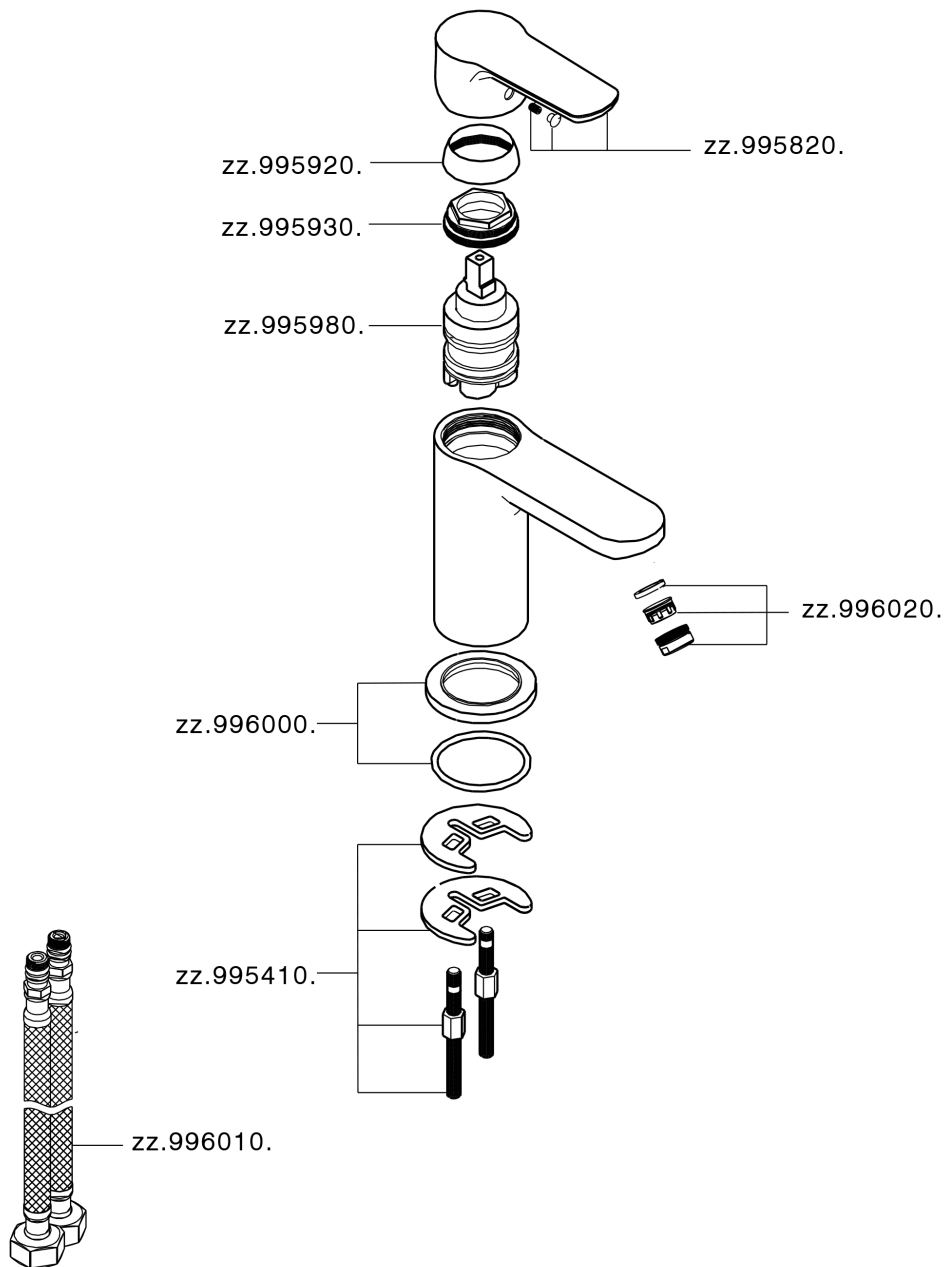

Single lever washbasin mixer SATURNO_SN000544

SN000544

<https://en.huberitalia.com/single-lever-washbasin-mixer-saturno-sn000544>

2026-04-12