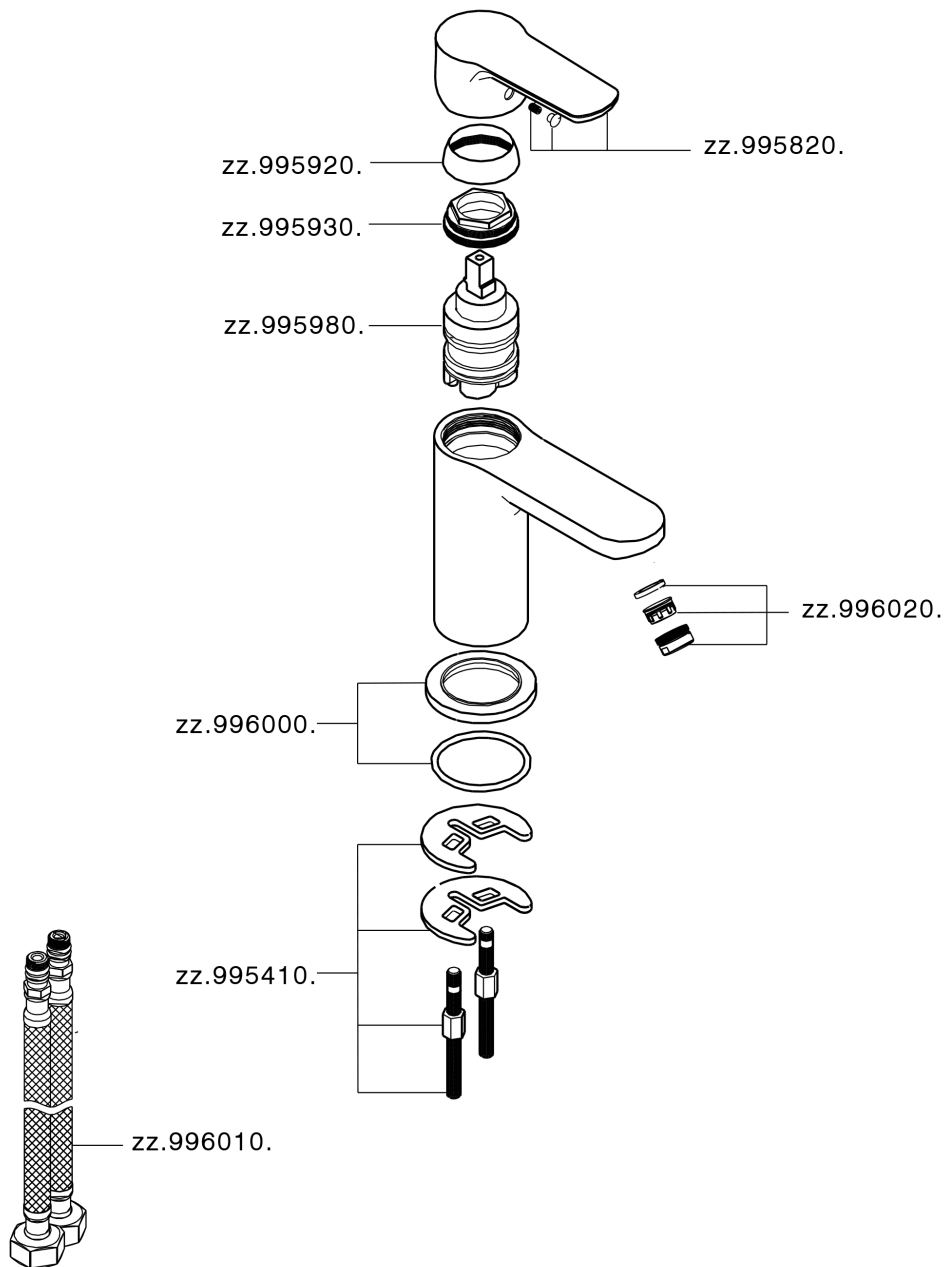

## Single lever washbasin mixer SATURNO\_SN000544

SN000544

<https://en.huberitalia.com/single-lever-washbasin-mixer-saturno-sn000544>

2026-04-27