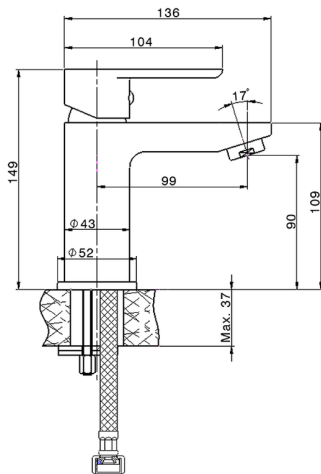

Single lever washbasin mixer SATURNO_SN000544

MODEL **SN000544**

Single lever washbasin mixer, without pop-up waste, G.3/8" stainless steel flexible hose

AVAILABLE FINISHINGS

CHARACTERISTICS

Cartridge Spare Parts **ZZ99750000**

35 mm Cartridge

Single lever washbasin mixer SATURNO_SN000544

SN000544

<https://en.huberitalia.com/single-lever-washbasin-mixer-saturno-sn000544>

2026-04-27