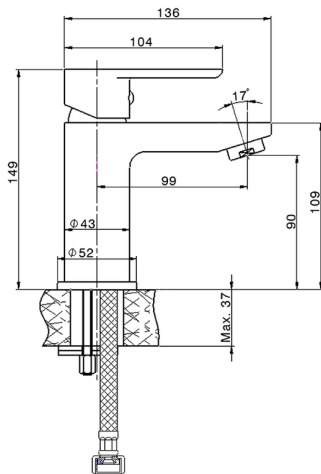

Single lever washbasin mixer SATURNO_SN000544

MODEL **SN000544**

Single lever washbasin mixer, without pop-up waste, G.3/8" stainless steel flexible hose

AVAILABLE FINISHINGS

21 21 Chrome

CHARACTERISTICS

Cartridge Spare Parts **ZZ99750000**

35 mm Cartridge

Single lever washbasin mixer SATURNO_SN000544

SN000544

<https://en.huberitalia.com/single-lever-washbasin-mixer-saturno-sn000544>

2026-06-27