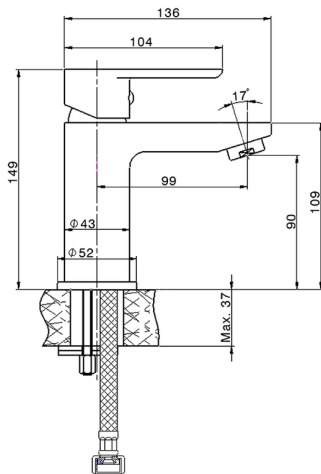

## Single lever washbasin mixer SATURNO\_SN000544

MODEL **SN000544**

Single lever washbasin mixer, without pop-up waste, G.3/8" stainless steel flexible hose

AVAILABLE FINISHINGS

**21** 21 Chrome

CHARACTERISTICS

Cartridge Spare Parts **ZZ99750000**

**35 mm Cartridge**

## Single lever washbasin mixer SATURNO\_SN000544

SN000544

<https://en.huberitalia.com/single-lever-washbasin-mixer-saturno-sn000544>

2026-04-06