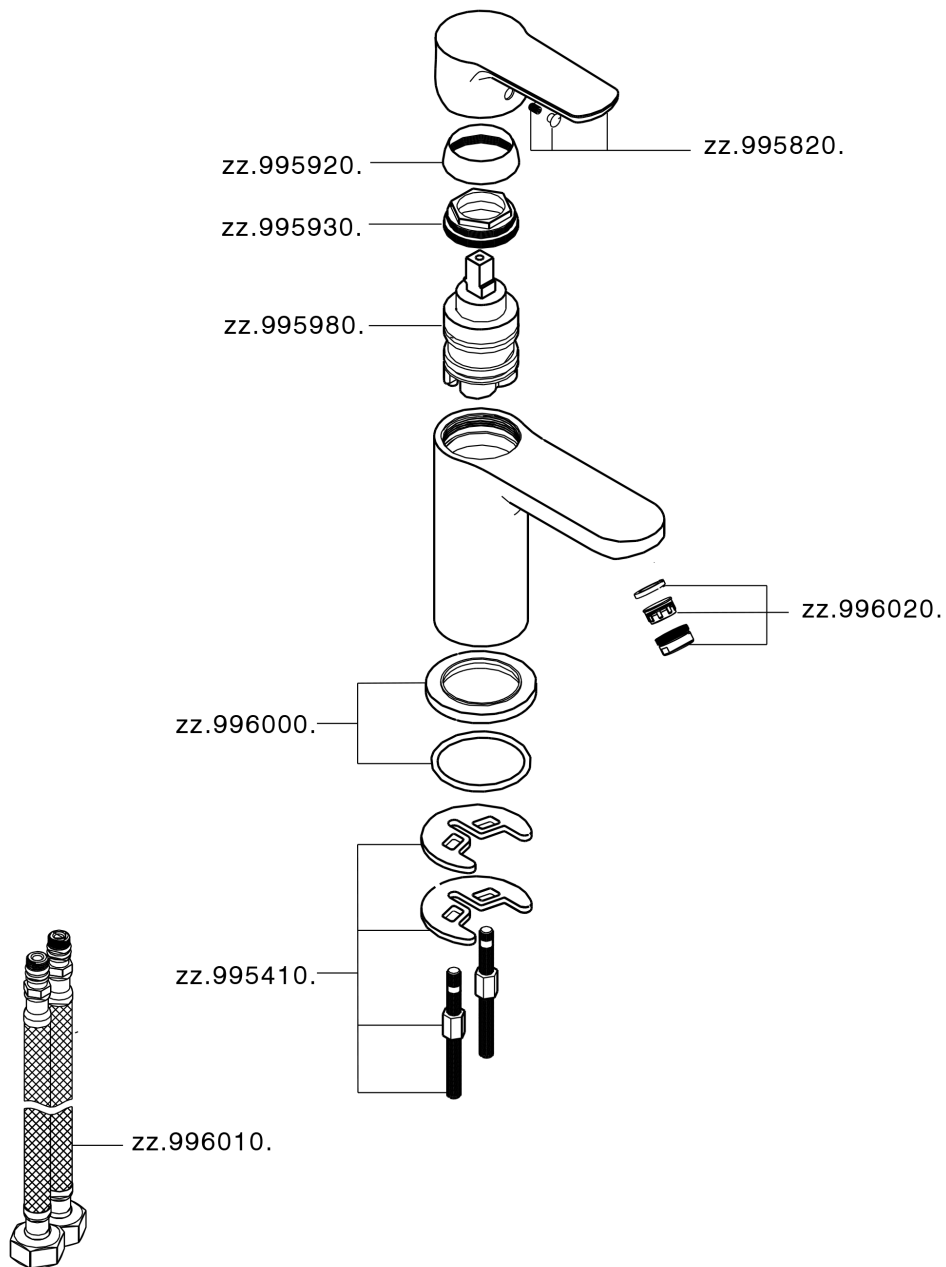

## Single lever washbasin mixer SATURNO\_SN000544

MODEL **SN000544**

Single lever washbasin mixer, without pop-up waste, G.3/8" stainless steel flexible hose

AVAILABLE FINISHINGS

**21** 21 Chrome

CHARACTERISTICS

Cartridge Spare Parts **ZZ99750000**

**35 mm Cartridge**

## Single lever washbasin mixer SATURNO\_SN000544

SN000544

<https://en.huberitalia.com/single-lever-washbasin-mixer-saturno-sn000544>

2026-04-06