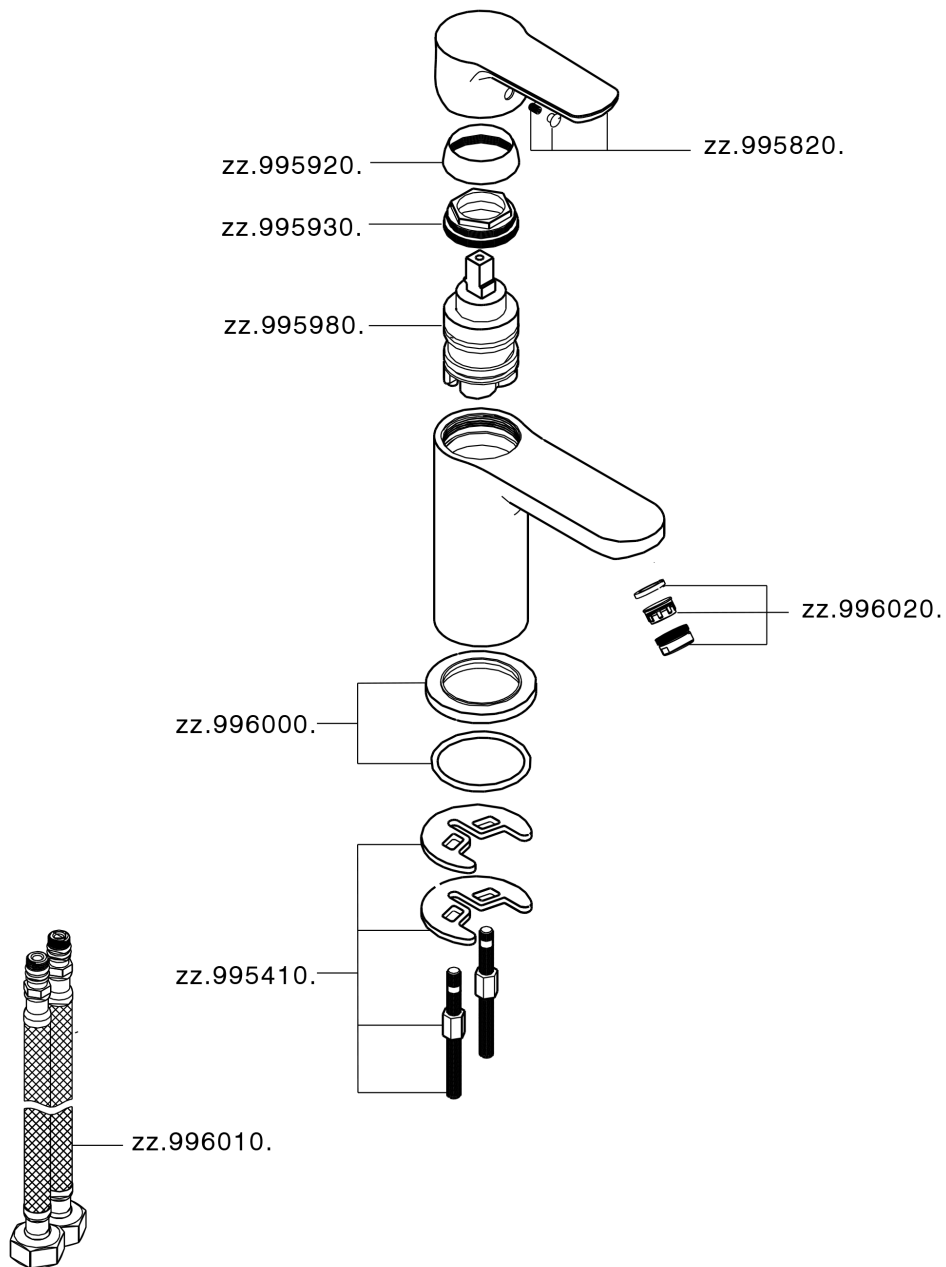

Single lever washbasin mixer SATURNO_SN000544

MODEL **SN000544**

Single lever washbasin mixer, without pop-up waste, G.3/8" stainless steel flexible hose

AVAILABLE FINISHINGS

21 21 Chrome

CHARACTERISTICS

Cartridge Spare Parts **ZZ99750000**

35 mm Cartridge

Single lever washbasin mixer SATURNO_SN000544

SN000544

<https://en.huberitalia.com/single-lever-washbasin-mixer-saturno-sn000544>

2026-06-27