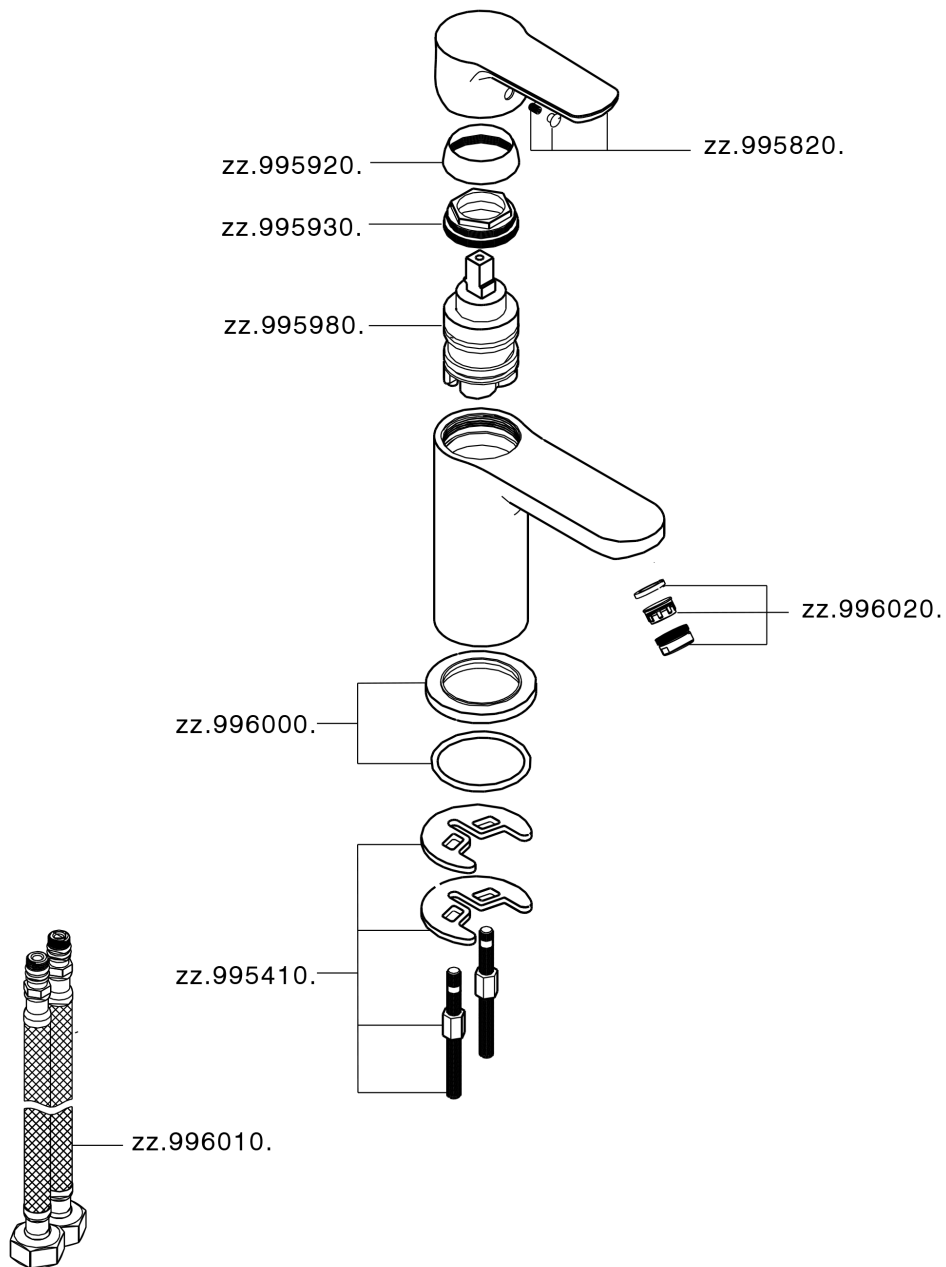

Single lever washbasin mixer SATURNO_SN000544

MODEL **SN000544**

Single lever washbasin mixer, without pop-up waste, G.3/8" stainless steel flexible hose

AVAILABLE FINISHINGS

CHARACTERISTICS

Cartridge Spare Parts **ZZ99750000**

35 mm Cartridge

Single lever washbasin mixer SATURNO_SN000544

SN000544

<https://en.huberitalia.com/single-lever-washbasin-mixer-saturno-sn000544>

2026-04-27