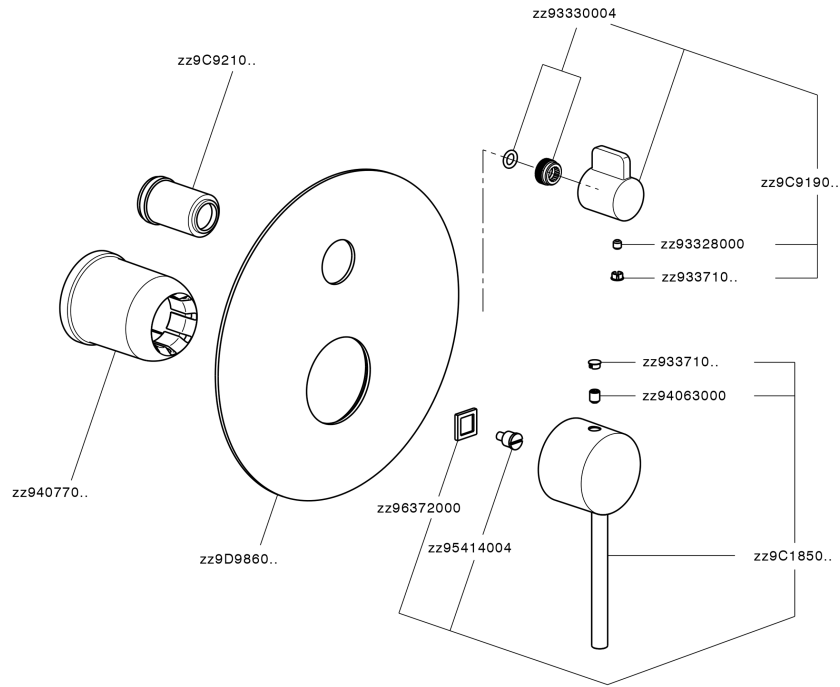

Exposed part for concealed 2-outlet mixer NUOVA KIRUNA_K2002300

K2002300

<https://en.huberitalia.com/exposed-part-for-concealed-2-outlet-mixer-nuova-kiruna-k2002300>

Concealed single lever bath-shower mixer Easy-Box CONCEALED_ZB000230

ZB000230 <https://en.huberitalia.com/concealed-single-lever-bath-shower-mixer-easy-box-concealed-zb000230>

2024-12-22