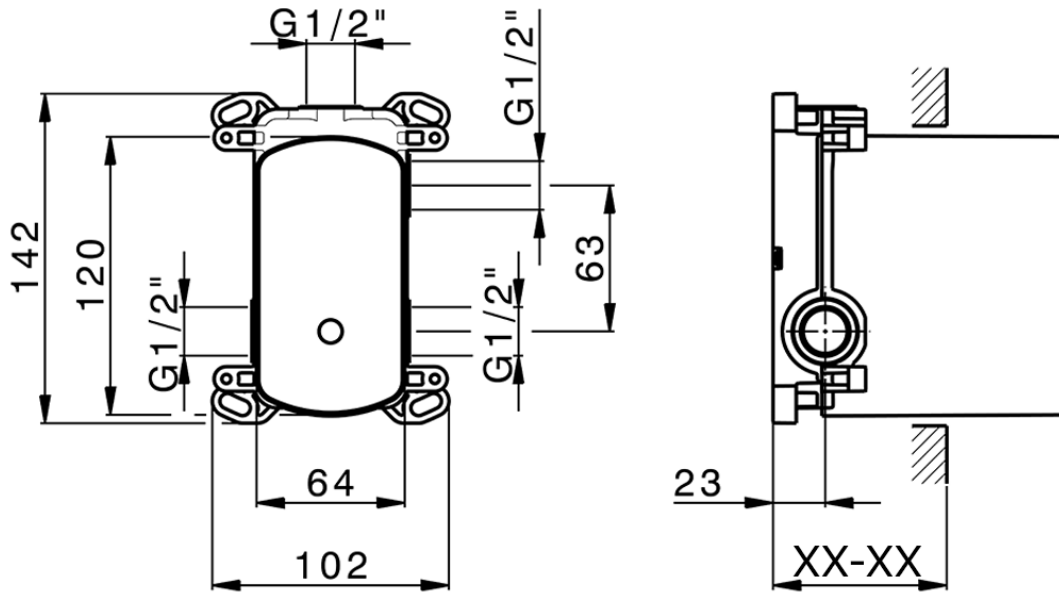

Exposed part for concealed 2-outlet mixer NUOVA KIRUNA\_K2002300

K2002300

<https://en.huberitalia.com/exposed-part-for-concealed-2-outlet-mixer-nuova-kiruna-k2002300>

Piastra/Plate/Plaque/Platte/Placa

2-3mm: XX 65-85

10mm: XX 60-80