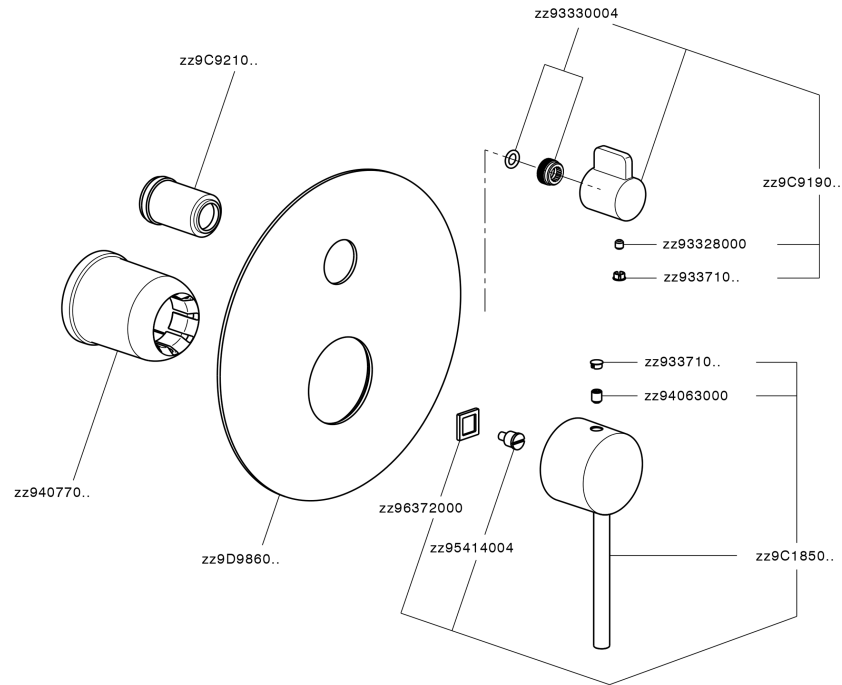

Exposed part for concealed 2-outlet mixer NUOVA KIRUNA_K2002300

K2002300

<https://en.huberitalia.com/exposed-part-for-concealed-2-outlet-mixer-nuova-kiruna-k2002300>

Concealed single lever bath-shower mixer Easy-Box CONCEALED_ZB000230

ZB000230 <https://en.huberitalia.com/concealed-single-lever-bath-shower-mixer-easy-box-concealed-zb000230>

2024-12-22