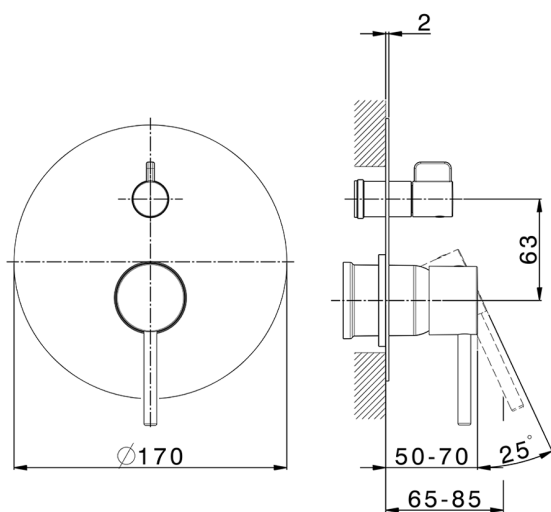

Exposed part for concealed 2-outlet mixer NUOVA KIRUNA_K2002300

MODEL **K2002300**

Exposed part for concealed 2-outlet mixer, 2-Way rotating diverter, without concealed part, for item Easy-Box ZB000230

AVAILABLE FINISHINGS

-  **21** 21 Chrome
-  **26** 26 Old Copper
-  **2F** 2F Brushed Nickel
-  **2W** 2W Brushed Gold
-  **40** 40 Matt Black
-  **4Q** 4Q Matt White

CHARACTERISTICS

Installation **Concealed**
 Required concealed parts **ZB000230**

MODEL **ZB000230**

Concealed single lever bath-shower mixer Easy-Box, 2-Way rotating diverter, without trim kit, with protection guard box

AVAILABLE FINISHINGS

04 04 Without finishing

CHARACTERISTICS

Concealed **1**
 Cartridge Spare Parts **ZZ92909000**
35 mm Cartridge

Piastra/Plate/Plaque/Platte/Placa

2-3mm: XX 65-85

10mm: XX 60-80

2024-12-22