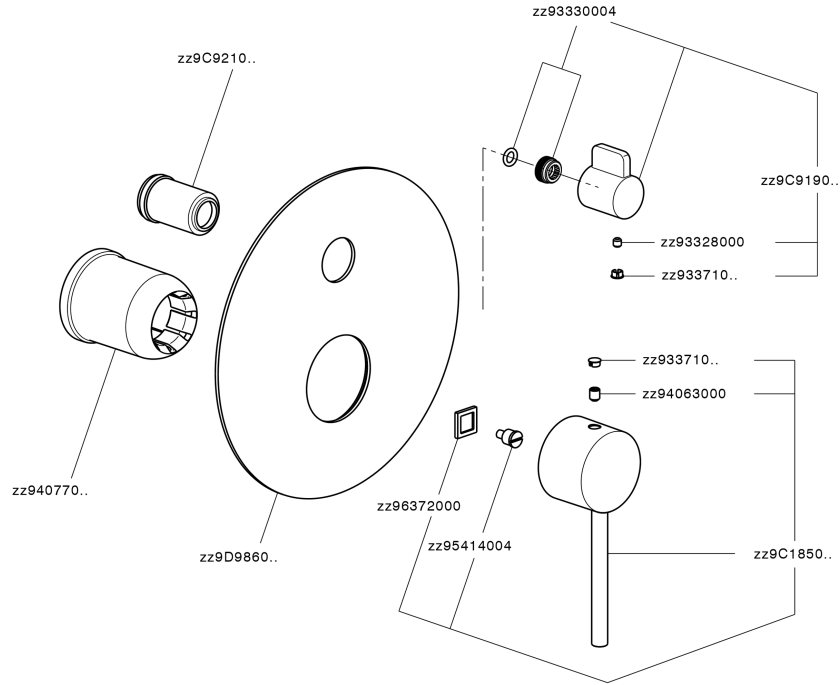

Exposed part for concealed 2-outlet mixer NUOVA KIRUNA_K2002300

MODEL **K2002300**

Exposed part for concealed 2-outlet mixer, 2-Way rotating diverter, without concealed part, for item Easy-Box ZB000230

AVAILABLE FINISHINGS

Exposed part for concealed 2-outlet mixer NUOVA KIRUNA_K2002300

K2002300

<https://en.huberitalia.com/exposed-part-for-concealed-2-outlet-mixer-nuova-kiruna-k2002300>

Concealed single lever bath-shower mixer Easy-Box CONCEALED_ZB000230

MODEL **ZB000230**

Concealed single lever bath-shower mixer Easy-Box, 2-Way rotating diverter, without trim kit, with protection guard box

AVAILABLE FINISHINGS

CHARACTERISTICS

Concealed **1**
 Cartridge Spare Parts **ZZ92909000**
35 mm Cartridge

Piastra/Plate/Plaque/Platte/Placa

2-3mm: XX 65-85

10mm: XX 60-80

2024-12-22