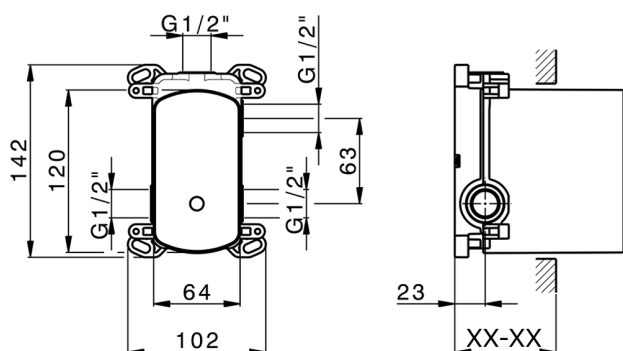

MODEL **ZB000230**

Concealed single lever bath-shower mixer Easy-Box, 2-Way rotating diverter, without trim kit, with protection guard box

AVAILABLE FINISHINGS

CHARACTERISTICS

Concealed **1**
 Cartridge Spare Parts **ZZ92909000**
35 mm Cartridge

Piastra/Plate/Plaque/Platte/Placa

2-3mm: XX 65-85

10mm: XX 60-80

2024-12-22