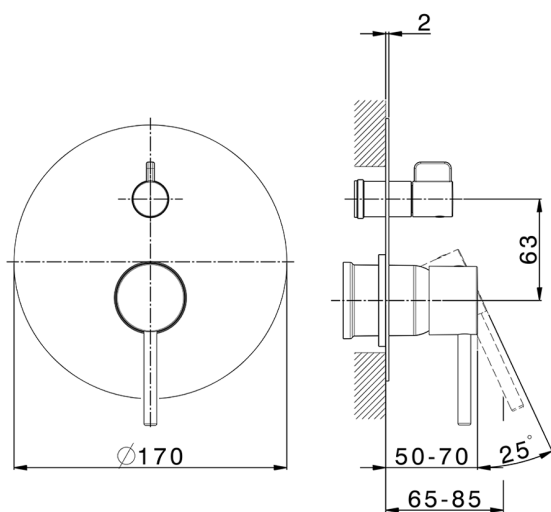

Exposed part for concealed 2-outlet mixer NUOVA KIRUNA_K2002300

MODEL **K2002300**

Exposed part for concealed 2-outlet mixer, 2-Way rotating diverter, without concealed part, for item Easy-Box ZB000230

AVAILABLE FINISHINGS

-  **21** 21 Chrome
-  **26** 26 Old Copper
-  **2F** 2F Brushed Nickel
-  **2W** 2W Brushed Gold
-  **40** 40 Matt Black
-  **4Q** 4Q Matt White

CHARACTERISTICS

Installation **Concealed**
 Required concealed parts **ZB000230**

MODEL **ZB000230**

Concealed single lever bath-shower mixer Easy-Box, 2-Way rotating diverter, without trim kit, with protection guard box

AVAILABLE FINISHINGS

CHARACTERISTICS

Concealed **1**
 Cartridge Spare Parts **ZZ92909000**
35 mm Cartridge

Piastra/Plate/Plaque/Platte/Placa

2-3mm: XX 65-85

10mm: XX 60-80

2024-12-22