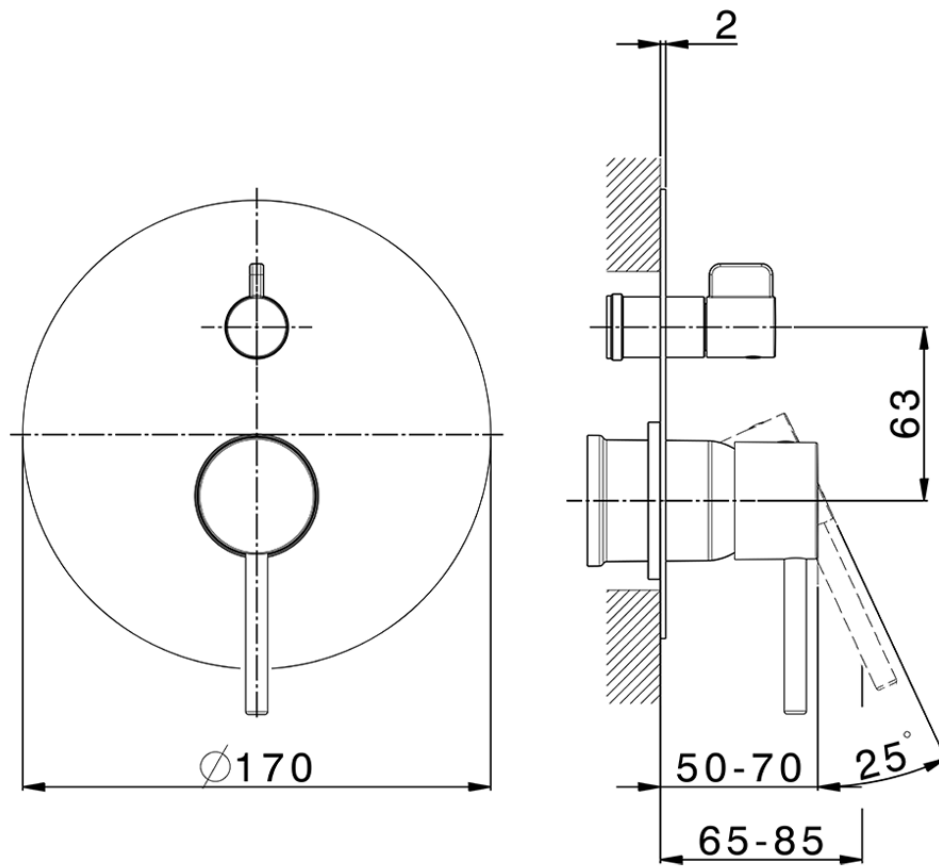

Exposed part for concealed 2-outlet mixer NUOVA KIRUNA_K2002300

K2002300

<https://en.huberitalia.com/exposed-part-for-concealed-2-outlet-mixer-nuova-kiruna-k2002300>

Piastra/Plate/Plaque/Platte/Placa

2-3mm: XX 65-85

10mm: XX 60-80