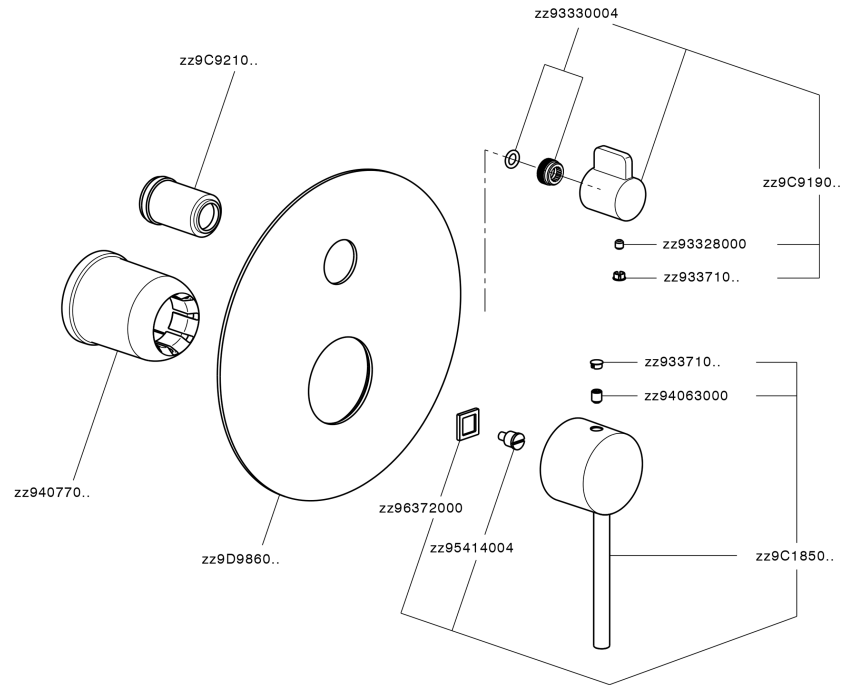

Exposed part for concealed 2-outlet mixer NUOVA KIRUNA_K2002300

MODEL **K2002300**

Exposed part for concealed 2-outlet mixer, 2-Way rotating diverter, without concealed part, for item Easy-Box ZB000230

AVAILABLE FINISHINGS

Exposed part for concealed 2-outlet mixer NUOVA KIRUNA_K2002300

K2002300

<https://en.huberitalia.com/exposed-part-for-concealed-2-outlet-mixer-nuova-kiruna-k2002300>

Concealed single lever bath-shower mixer Easy-Box CONCEALED_ZB000230

MODEL **ZB000230**

Concealed single lever bath-shower mixer Easy-Box, 2-Way rotating diverter, without trim kit, with protection guard box

AVAILABLE FINISHINGS

04 04 Without finishing

CHARACTERISTICS

Concealed **1**
 Cartridge Spare Parts **ZZ92909000**
35 mm Cartridge

Piastra/Plate/Plaque/Platte/Placa

2-3mm: XX 65-85

10mm: XX 60-80

2024-12-22