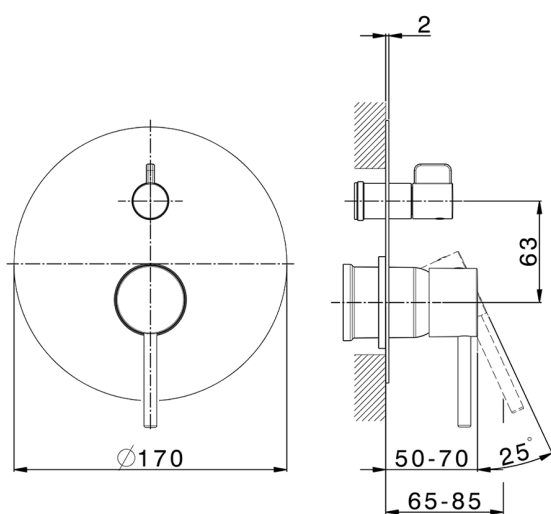

Exposed part for concealed 2-outlet mixer NUOVA KIRUNA_K2002300

MODEL **K2002300**

Exposed part for concealed 2-outlet mixer, 2-Way rotating diverter, without concealed part, for item Easy-Box ZB000230

AVAILABLE FINISHINGS

-  **21** 21 Chrome
-  **26** 26 Old Copper
-  **2F** 2F Brushed Nickel
-  **2W** 2W Brushed Gold
-  **40** 40 Matt Black
-  **4Q** 4Q Matt White

CHARACTERISTICS

Installation **Concealed**
 Required concealed parts **ZB000230**

MODEL **ZB000230**

Concealed single lever bath-shower mixer Easy-Box, 2-Way rotating diverter, without trim kit, with protection guard box

AVAILABLE FINISHINGS

04 04 Without finishing

CHARACTERISTICS

Concealed **1**
 Cartridge Spare Parts **ZZ92909000**
35 mm Cartridge

Piastra/Plate/Plaque/Platte/Placa

2-3mm: XX 65-85

10mm: XX 60-80

2024-12-22