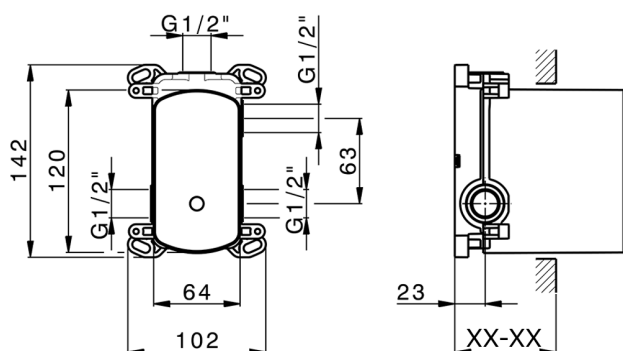

MODEL **ZB000230**

Concealed single lever bath-shower mixer Easy-Box, 2-Way rotating diverter, without trim kit, with protection guard box

AVAILABLE FINISHINGS

04 04 Without finishing

CHARACTERISTICS

Concealed **1**
 Cartridge Spare Parts **ZZ92909000**
35 mm Cartridge

Piastra/Plate/Plaque/Platte/Placa

2-3mm: XX 65-85

10mm: XX 60-80

2024-12-22