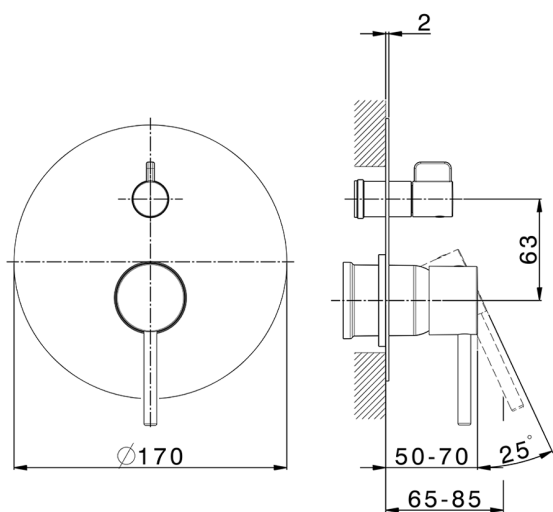

Exposed part for concealed 2-outlet mixer NUOVA KIRUNA_K2002300

MODEL **K2002300**

Exposed part for concealed 2-outlet mixer, 2-Way rotating diverter, without concealed part, for item Easy-Box ZB000230

AVAILABLE FINISHINGS

-  **21** 21 Chrome
-  **26** 26 Old Copper
-  **2F** 2F Brushed Nickel
-  **2W** 2W Brushed Gold
-  **40** 40 Matt Black
-  **4Q** 4Q Matt White

CHARACTERISTICS

Installation **Concealed**
 Required concealed parts **ZB000230**

MODEL **ZB000230**

Concealed single lever bath-shower mixer Easy-Box, 2-Way rotating diverter, without trim kit, with protection guard box

AVAILABLE FINISHINGS

CHARACTERISTICS

Concealed **1**
 Cartridge Spare Parts **ZZ92909000**
35 mm Cartridge

Piastra/Plate/Plaque/Platte/Placa

2-3mm: XX 65-85

10mm: XX 60-80

2024-12-22