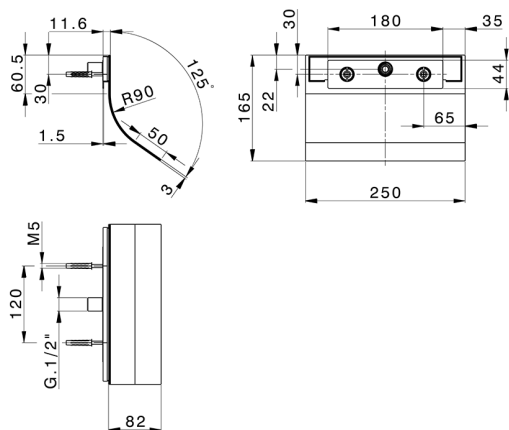

Wall-mounted round waterfall ZEN_ZS129030

MODEL **ZS129030**

Wall-mounted round waterfall, with water outlet, Stainless Steel AISI 304

AVAILABLE FINISHINGS

- **40** 40 Matt Black
- **4Q** 4Q Matt White
- **D1** D1 Brushed Inox
- **D2** D2 Polished Inox

CHARACTERISTICS

2024-11-15