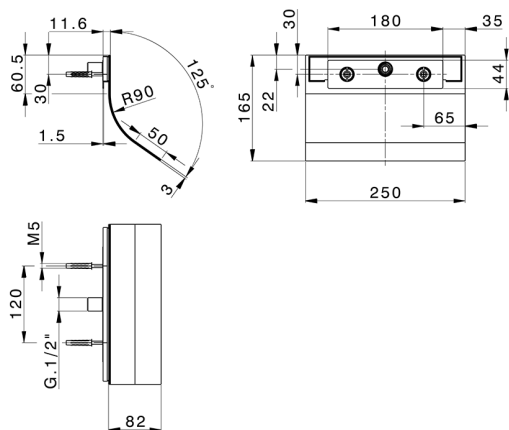

Wall-mounted round waterfall ZEN_ZS129030

MODEL **ZS129030**

Wall-mounted round waterfall, with water outlet, Stainless Steel AISI 304

AVAILABLE FINISHINGS

-  **40** 40 Matt Black
-  **4Q** 4Q Matt White
-  **D1** D1 Brushed Inox
-  **D2** D2 Polished Inox