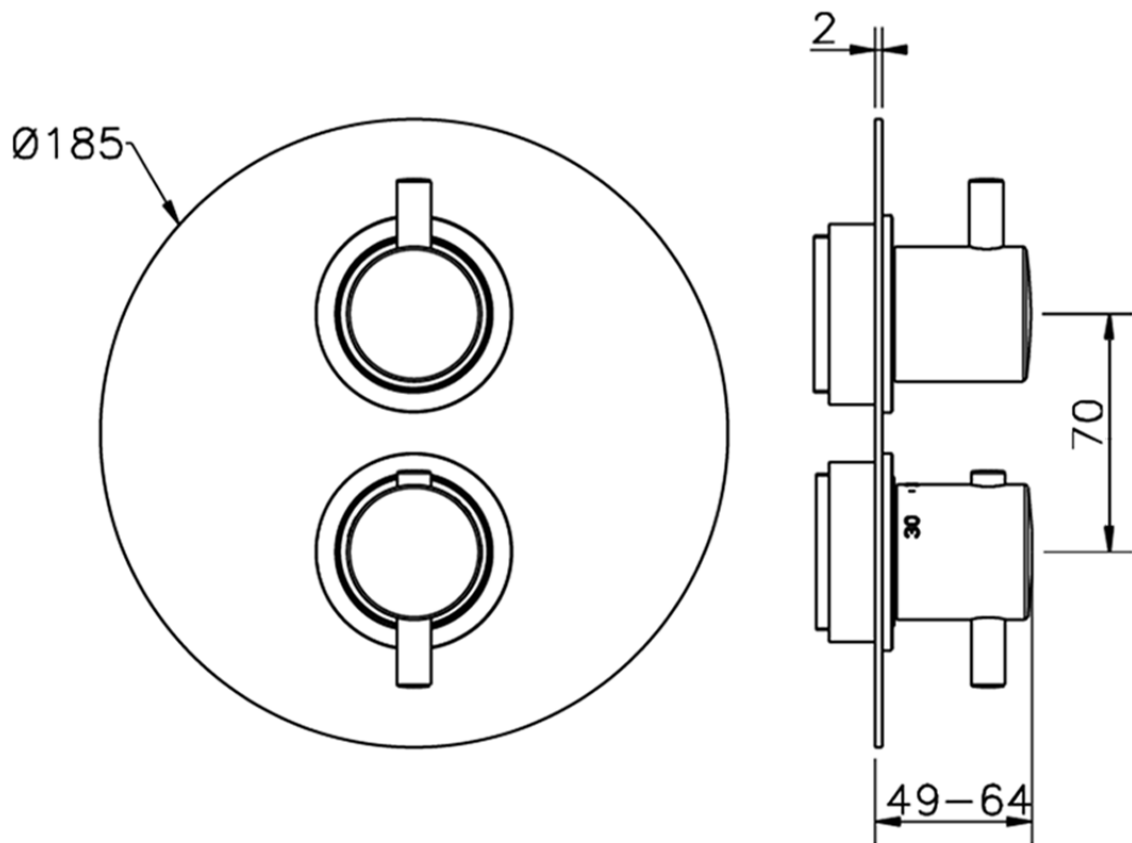

Exposed part for con.thermo.shower valve, 2-outlet M32_MT018100

MT018100

<https://en.huberitalia.com/exposed-part-for-con-thermo-shower-valve-2-outlet-m32-mt018100>

Piastra/Plate/Plaque/Platte/Placa

2-3mm: XX 25-40 YY 76-91

10 mm: XX 16-31 YY 65-80

ZB018101

<https://en.huberitalia.com/2-outlet-concealed-thermostatic-shower-valve-concealed-zb018101>

2026-04-06