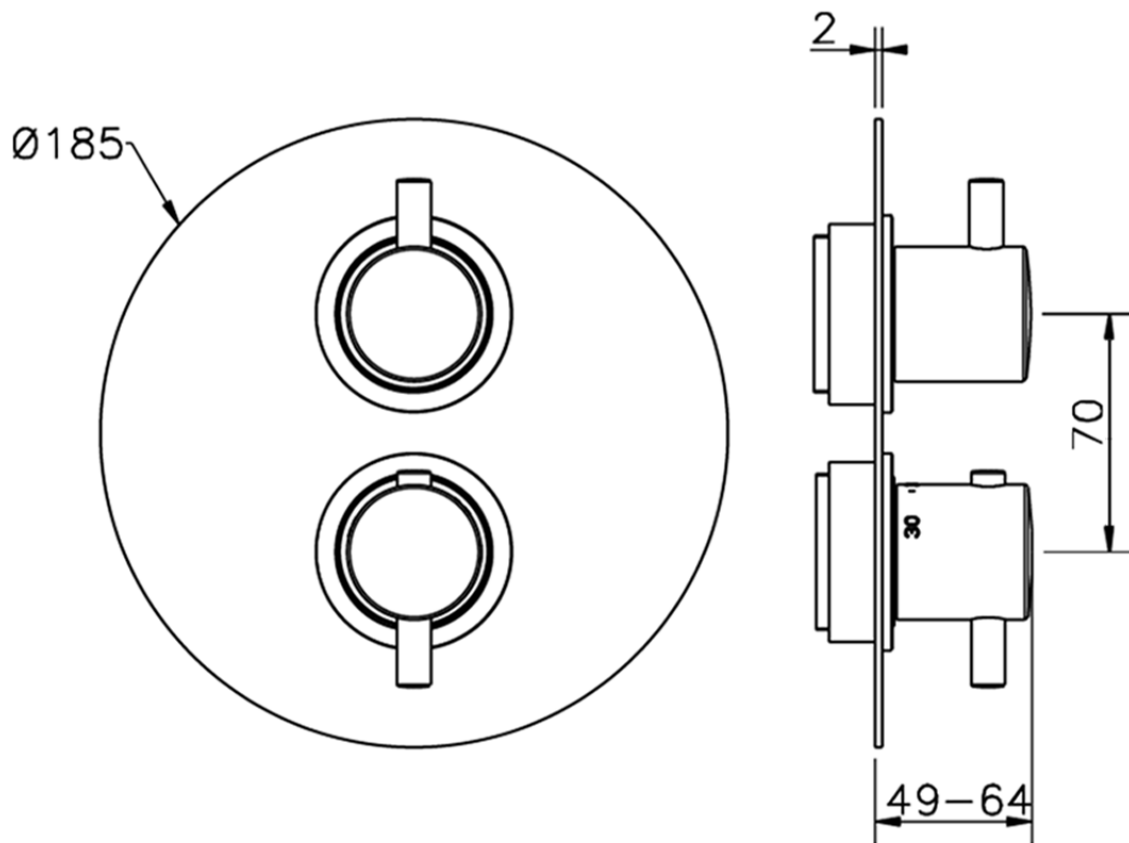

## Exposed part for con.thermo.shower valve, 2-outlet M32\_MT018100

MT018100

<https://en.huberitalia.com/exposed-part-for-con-thermo-shower-valve-2-outlet-m32-mt018100>

## Piastra/Plate/Plaque/Platte/Placa

2-3mm: XX 25-40 YY 76-91

10 mm: XX 16-31 YY 65-80

ZB018101

<https://en.huberitalia.com/2-outlet-concealed-thermostatic-shower-valve-concealed-zb018101>

2026-05-25